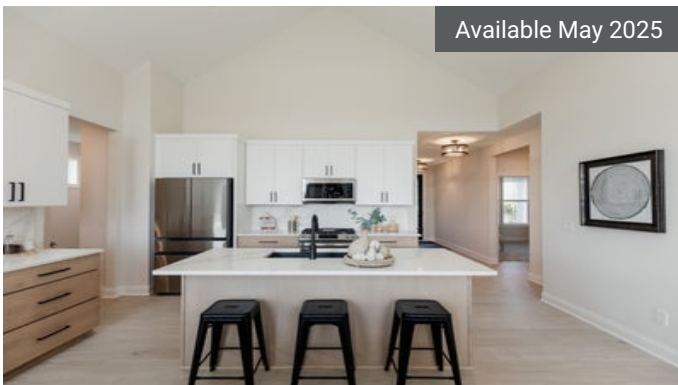

Available Now

13128 Ghia Ct NE
Blaine, MN
\$559,900

3	3.0
2	3,001

The Victoria Floorplan

Available Now

13117 Hupp Ct NE
Blaine, MN
\$599,900

3	3.0
2	3,290

The Riley Floorplan