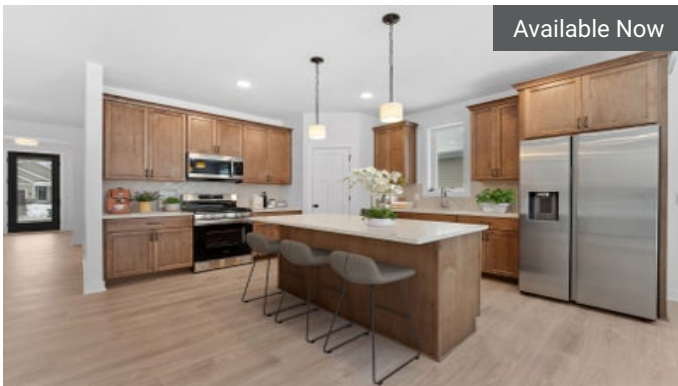

Available Now

13128 Ghia Ct NE
Blaine, MN
\$559,900

3	3.0
2	3,001

The Victoria Floorplan

Available Now

13117 Hupp Ct NE
Blaine, MN
\$599,900

3	3.0
2	3,290

The Riley Floorplan