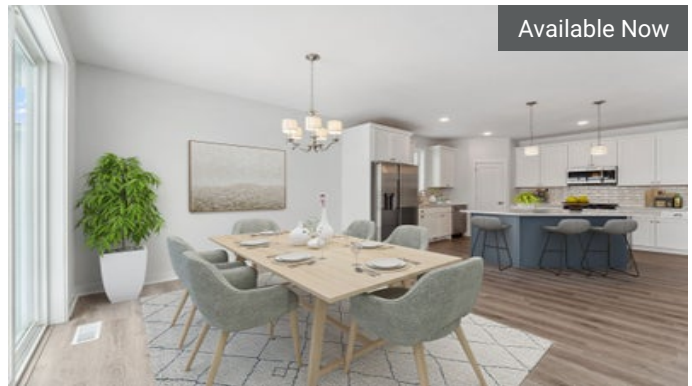

BLAINE, MN

Lexington Waters

★ COMMUNITY FEATURES

- HOA Maintained life- leave the shovel and lawn mower behind!
- Mature trees and pond view homesites
- Personalization and Design Studio Experience
- 20 minutes from Downtown Minneapolis
- Great schools and amenities
- Basement included

Available Now

13128 Ghia Ct NE
Blaine, MN
\$559,900

3	3.0
2	3,001

The Victoria Floorplan

Available Now

13117 Hupp Ct NE
Blaine, MN
\$599,900

3	3.0
2	3,290

The Riley Floorplan