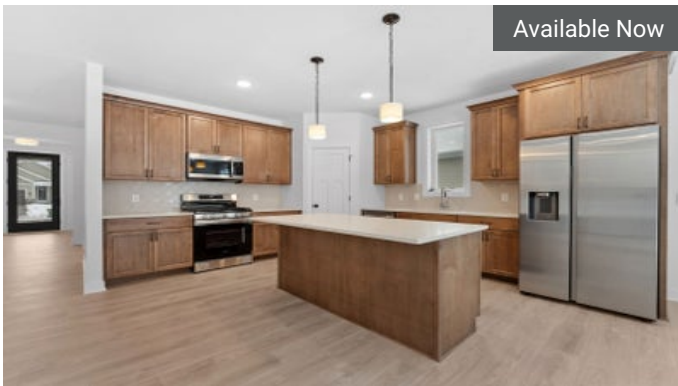

BLAINE, MN

Lexington Waters

★ COMMUNITY FEATURES

- HOA Maintained life- leave the shovel and lawn mower behind!
- Mature trees and pond view homesites
- Personalization and Design Studio Experience
- 20 minutes from Downtown Minneapolis
- Great schools and amenities
- Basement included