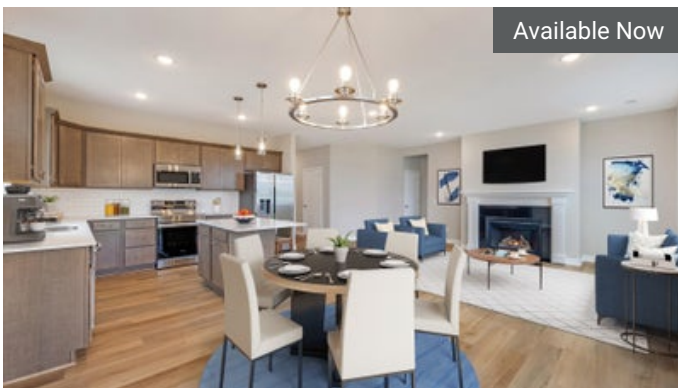

Available Now

2149 Westpointe Dr
Hastings, MN

\$409,900

The Hudson Floorplan

 3	 2.0
 2	 1,612

Available Now

2133 Westpointe Dr
Hastings, MN

\$539,900