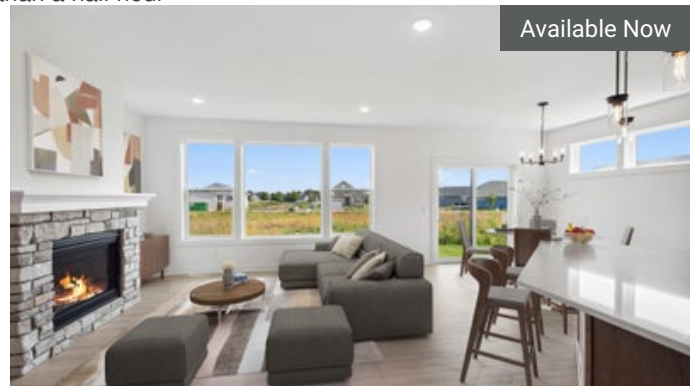

1816 Fallbrooke Dr  
Hastings, MN

\$524,900

The **Victoria Floorplan**

 3	 3.0
 2	 2,658

Available Now

2133 Wespointe Dr  
Hastings, MN

\$529,900

The **Riley Floorplan**