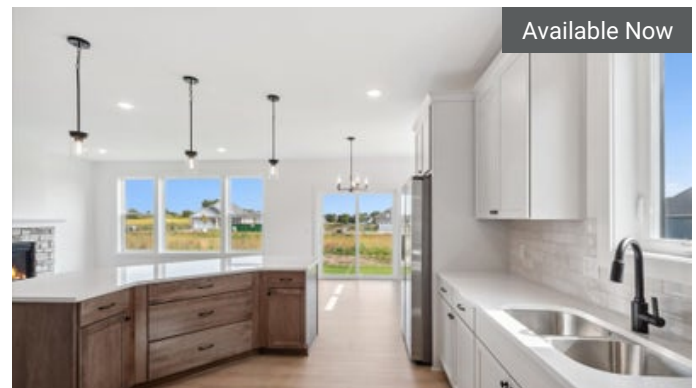

Available Now

2149 Westpointe Dr
Hastings, MN

\$409,900

The Hudson Floorplan

 3	 2.0
 2	 1,612

Available Now

2133 Westpointe Dr
Hastings, MN

\$539,900