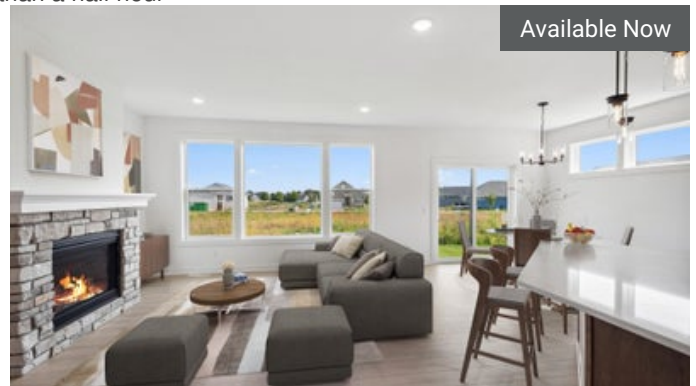

1816 Fallbrooke Dr
Hastings, MN

\$519,900

The **Victoria Floorplan**

 3	 3.0
 2	 2,658

Available Now

2133 Wespointe Dr
Hastings, MN

\$529,900

The **Riley Floorplan**