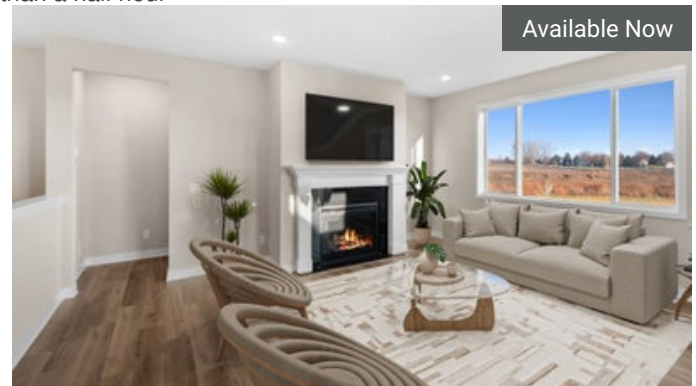

Available Now

2133 Wespointe Dr  
Hastings, MN

\$539,900

The Riley Floorplan

|   |   |
|---|---|
|  2 |  3.0   |
|  2 |  2,738 |

Available Now

2091 Ridgepointe Dr  
Hastings, MN

\$486,670