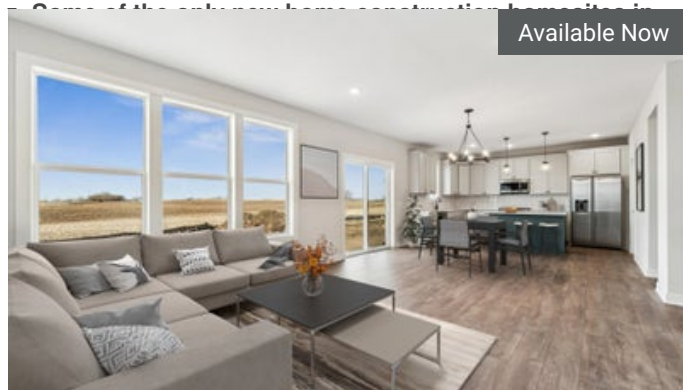

Available Now

1987 Fallbrooke Dr
Hastings, MN

\$524,900

The Alder Floorplan

4	3.5
3	2,738

Available Now

2132 Westpointe Dr
Hastings, MN

\$439,900