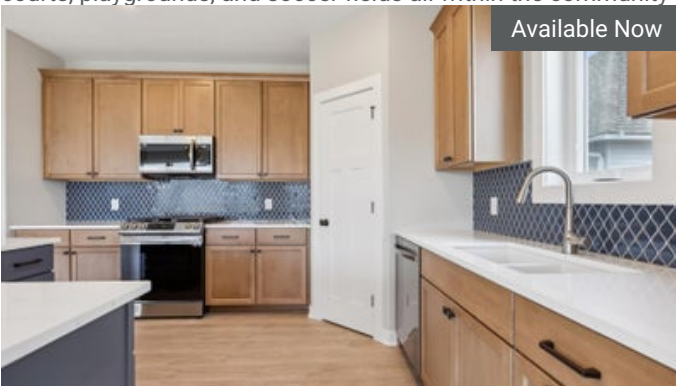

Available Now

5574 130th Way
Hugo, MN

\$624,900

The Riley Floorplan

3	3.0
3	3,275