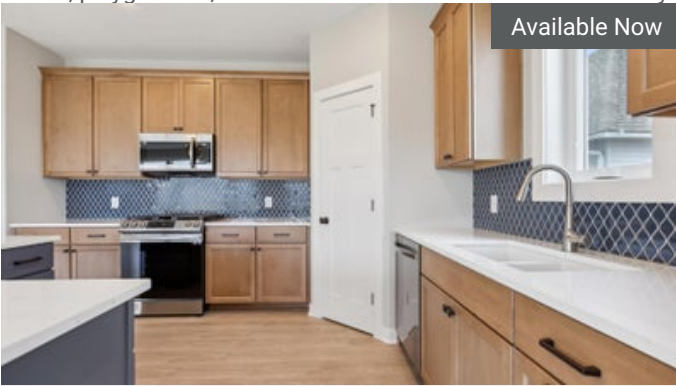

Available Now

5574 130th Way
Hugo, MN
\$624,900

The Riley Floorplan

3	3.0
3	3,275

Available Now

5742 135th St
Hugo, MN
\$649,900

The Kendall Floorplan

5	3.5
3	3,327