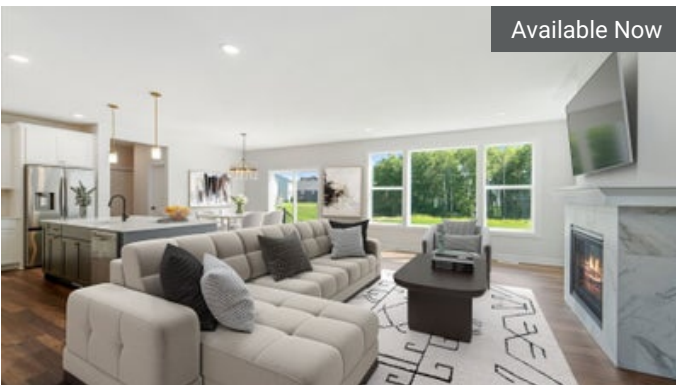

Available Now

5574 130th Way
Hugo, MN
\$624,900

The Riley Floorplan

3	3.0
3	3,275

Available Now

5742 135th St
Hugo, MN
\$649,900

The Kendall Floorplan

5	3.5
3	3,327