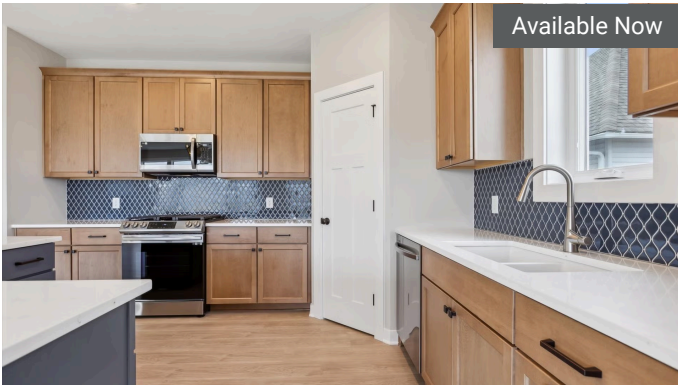

## ★ COMMUNITY FEATURES

- Housing First MN Bennie Award Winner
- Close to the shops and fine dining options in Downtown White Bear Lake
- Four miles of trails in addition to the ten-acre park, basketball courts, playgrounds, and soccer fields all within the community
- New pickleball courts and park
- Convenient access to I-35E
- Within Mahtomedi and White Bear Lake School District