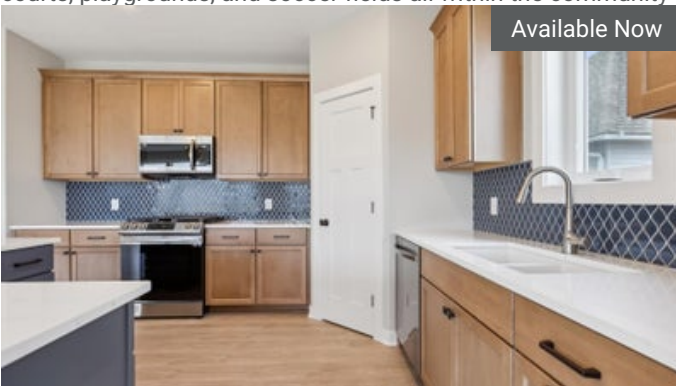

## ★ COMMUNITY FEATURES

- Housing First MN Bennie Award Winner
- Close to the shops and fine dining options in Downtown White Bear Lake
- Four miles of trails in addition to the ten-acre park, basketball courts, playgrounds, and soccer fields all within the community
- New pickleball courts and park
- Convenient access to I-35E
- Within Mahtomedi and White Bear Lake School District