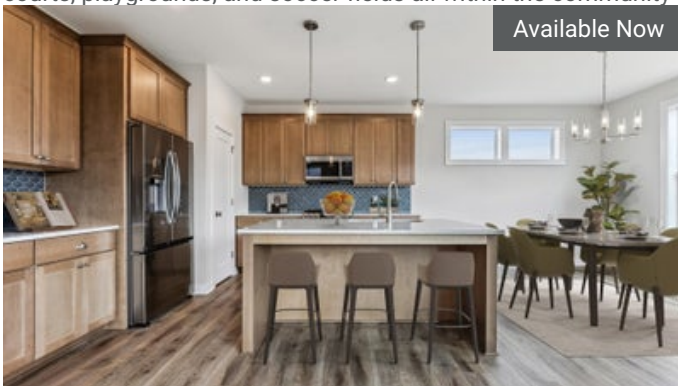

HUGO, MN

Adelaide Landing

★ COMMUNITY FEATURES

- Housing First MN Bennie Award Winner
- Close to the shops and fine dining options in Downtown White Bear Lake
- Four miles of trails in addition to the ten-acre park, basketball courts, playgrounds, and soccer fields all within the community
- New pickleball courts and park
- Convenient access to I-35E
- Within Mahtomedi and White Bear Lake School District