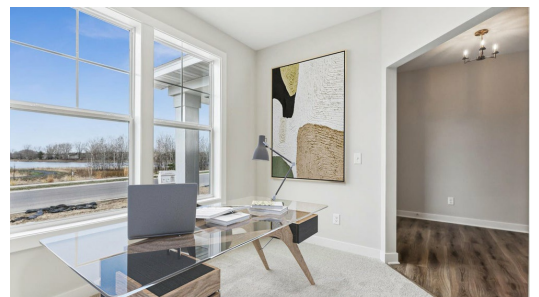

QUESTIONS?
651-273-1974

Available Now

Step into the Kendall

Move-in ready! Step into the Kendall plan to be greeted by a beautiful den and grandeur staircase. Pass through the foyer where you will find a spacious great room, kitchen and dinette. The kitchen and great room come together with large windows and a floor to ceiling stone fireplace. Upstairs, you will find four bedrooms and two bathrooms. The spacious owner's suite offers dual sinks, shower, and soaking tub. The fifth bedroom, tons of storage, and a spacious family room finish the lower level. Come home to the beautiful Kendall ...

<p>ADDRESS</p> <p>5742 135th St Hugo , MN 55038</p>	<p>PRICE</p> <p>\$649,900</p>
<p>COMMUNITY</p> <p>Adelaide Landing</p>	<p>FLOORPLAN</p> <p>Kendall</p>
<p>PLAN DETAILS</p>	
<p>5 Bedroom</p> <p>3 Car Garage</p> <p>3,327 Sq.Ft.</p>	<p>3 Baths 1 Half Bath</p> <p>2 Stories</p>