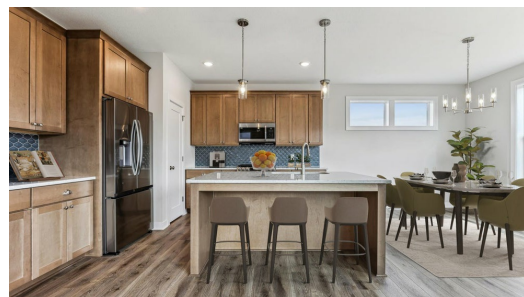

QUESTIONS?
651-273-1974

Available Now

Step into the Kendall

Move-in ready! Step into the Kendall plan to be greeted by a beautiful den and grandeur staircase. Pass through the foyer where you will find a spacious great room, kitchen and dinette. The kitchen and great room come together with large windows and a floor to ceiling stone fireplace. Upstairs, you will find four bedrooms and two bathrooms. The spacious owner's suite offers dual sinks, shower, and soaking tub. The fifth bedroom, tons of storage, and a spacious family room finish the lower level. Come home to the beautiful Kendall ...

<p>ADDRESS</p> <p>5742 135th St Hugo , MN 55038</p>	<p>PRICE</p> <p>\$649,900</p>
<p>COMMUNITY</p> <p>Adelaide Landing</p>	<p>FLOORPLAN</p> <p>Kendall</p>
<p>PLAN DETAILS</p>	
<p>5 Bedroom</p> <p>3 Car Garage</p> <p>3,327 Sq.Ft.</p>	<p>3 Baths 1 Half Bath</p> <p>2 Stories</p>