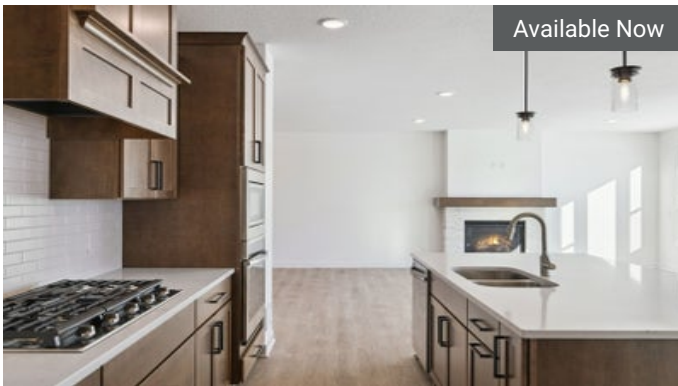

Available Now

11781 34th St N
Lake Elmo, MN

\$624,900

The Aspen Floorplan

3	2.5
3	2,222