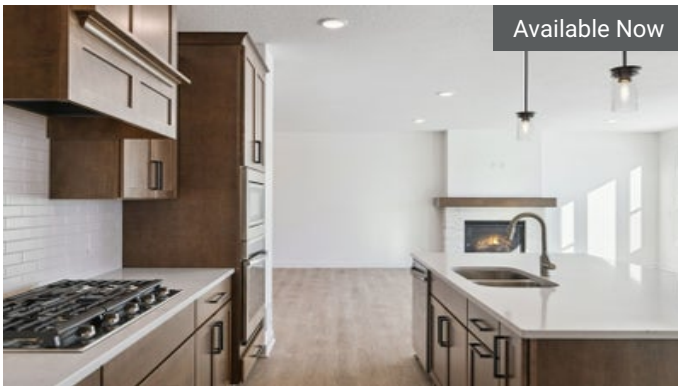

Available Now

11781 34th St N
Lake Elmo, MN

\$624,900

The Aspen Floorplan

 3	 2.5
 3	 2,222