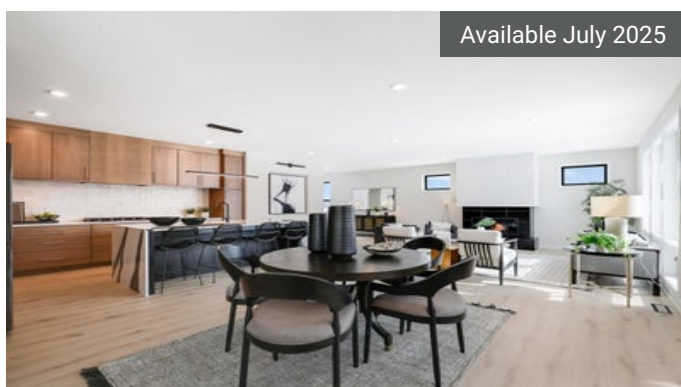

Available July 2025

5685 Kelvin Ave N
Lake Elmo, MN

\$1,575,000

The Custom Floorplan

5	4.5
4	5,097