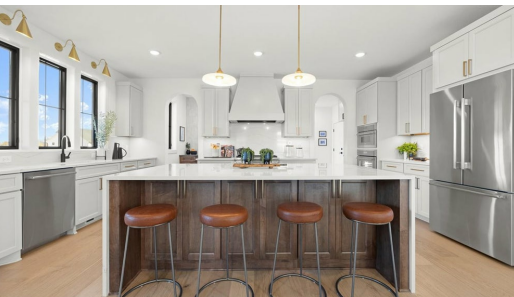

## Step into the Custom

Step inside and fall in love this is costal modern masterpiece. The "WOW" starts at the curb as you admire the floating staircase through 2-Stories of windows but doesn't stop there. Around every corner, in every room, and every space you'll appreciate the uniqueness of this custom home. Notable features to fall in love with: Prep kitchen/butler pantry, main level wet bar, speakeasy/office, golf simulator room, basement wet bar, HUGE finished garage, upper-level bonus room, and primary "spa" bath. Located in the Hidden Meadows community offering private homesites while being ...