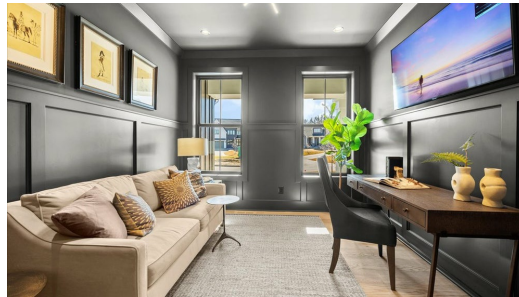

THE CUSTOM FLOORPLAN

5734 Kelvin Ave

QUESTIONS?
651-504-3360

Step into the Custom

Grand opening in the Spring Parade of Homes! A perfect blend of design and functionality has been meticulously crafted by the passionate, customer-focused team at Creative Custom. The initial impression of the elegantly designed exterior and expansive covered front porch will undoubtedly pique your interest. Upon entering, you will be greeted by an exhilarating atmosphere, characterized by spacious open living areas, vaulted ceilings, and stunning design details. The main level, encompassing approximately 3,000 square feet, showcases remarkable functionality, featuring a secluded primary suite, two secondary bedrooms with a shared bathroom, ...

ADDRESS

5734 Kelvin Ave
Lake Elmo, MN 55042

PRICE

\$1,450,000

COMMUNITY

Hidden Meadows

FLOORPLAN

Custom