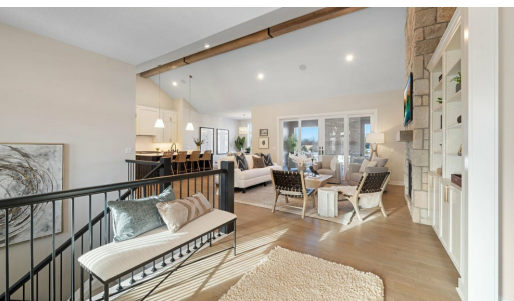

THE CUSTOM FLOORPLAN

5734 Kelvin Ave

162

Step into the Custom

Grand opening in the Spring Parade of Homes! A perfect blend of design and functionality has been meticulously crafted by the passionate, customer-focused team at Creative Custom. The initial impression of the elegantly designed exterior and expansive covered front porch will undoubtedly pique your interest. Upon entering, you will be greeted by an exhilarating atmosphere, characterized by spacious open living areas, vaulted ceilings, and stunning design details. The main level, encompassing approximately 3,000 square feet, showcases remarkable functionality, featuring a secluded primary suite, two secondary bedrooms with a shared bathroom, ...

ADDRESS

5734 Kelvin Ave
Lake Elmo, MN 55042

COMMUNITY

Hidden Meadows

FLOORPLAN

Custom

PLAN DETAILS

4 Bedroom