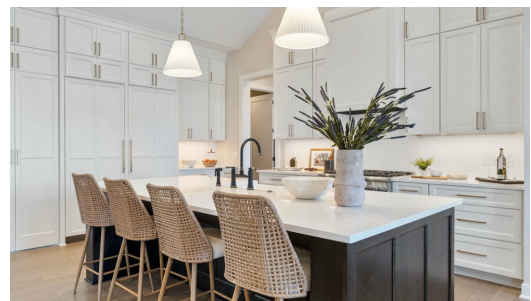

THE CUSTOM FLOORPLAN

5734 Kelvin Ave

162

Step into the Custom

Grand opening in the Spring Parade of Homes! A perfect blend of design and functionality has been meticulously crafted by the passionate, customer-focused team at Creative Custom. The initial impression of the elegantly designed exterior and expansive covered front porch will undoubtedly pique your interest. Upon entering, you will be greeted by an exhilarating atmosphere, characterized by spacious open living areas, vaulted ceilings, and stunning design details. The main level, encompassing approximately 3,000 square feet, showcases remarkable functionality, featuring a secluded primary suite, two secondary bedrooms with a shared bathroom, ...