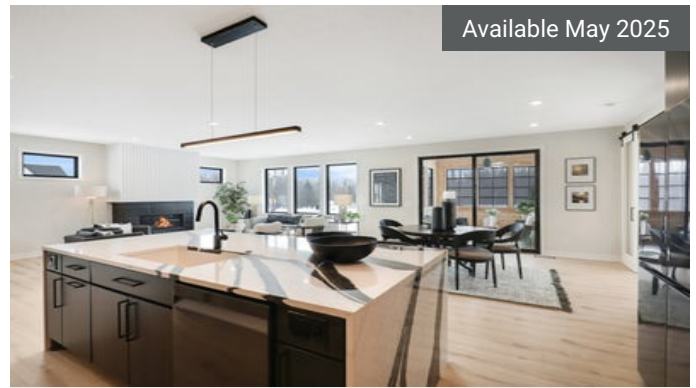

Available May 2025

3648 Knightsbridge Ln
Lake Elmo, MN

\$962,801

The Gibson Floorplan

 6	 4.5
 3	 3,889

Available May 2025

3652 Knightsbridge Ln
Lake Elmo, MN

\$930,302