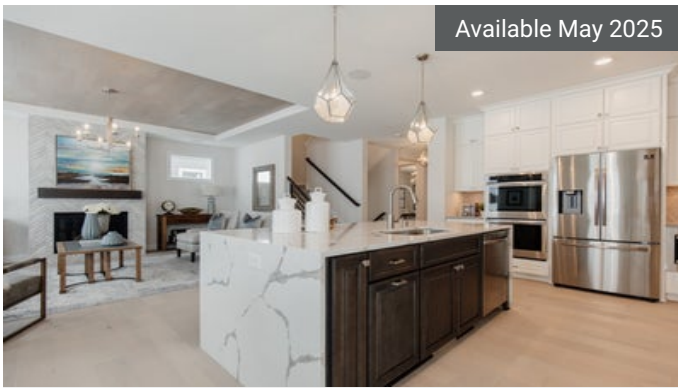

Available May 2025

3648 Knightsbridge Ln
Lake Elmo, MN

\$962,801

The Gibson Floorplan

 6	 4.5
 3	 3,889

Available May 2025

3652 Knightsbridge Ln
Lake Elmo, MN

\$930,302