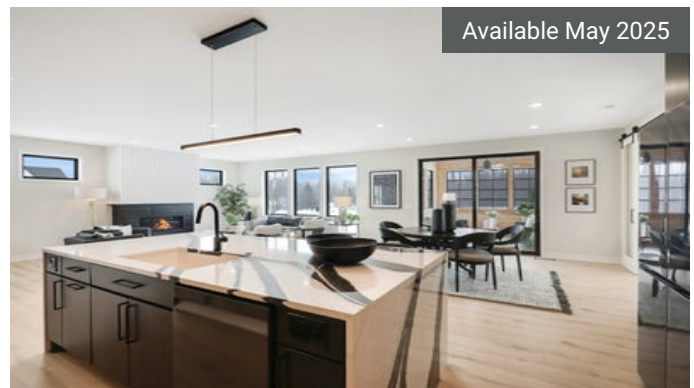

Available May 2025

3648 Knightsbridge Ln
Lake Elmo, MN

\$962,801

The Gibson Floorplan

 6	 4.5
 3	 3,889

Available May 2025

3652 Knightsbridge Ln
Lake Elmo, MN

\$930,302