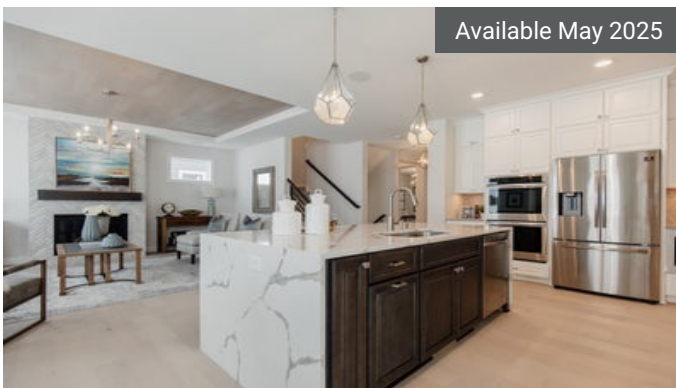

Available May 2025

3648 Knightsbridge Ln
Lake Elmo, MN

\$962,801

The Gibson Floorplan

 6	 4.5
 3	 3,889

Available May 2025

3652 Knightsbridge Ln
Lake Elmo, MN

\$930,302