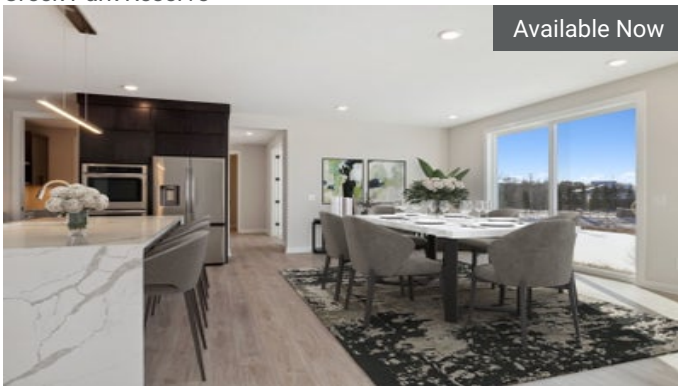

Available Now

10145 Shadyview Ln N
Maple Grove, MN

\$949,900

The **Middleton Floorplan**

 5	 4.5
 3	 4,749

Available February 2025

10237 Shadyview Ln N
Maple Grove, MN

\$849,900