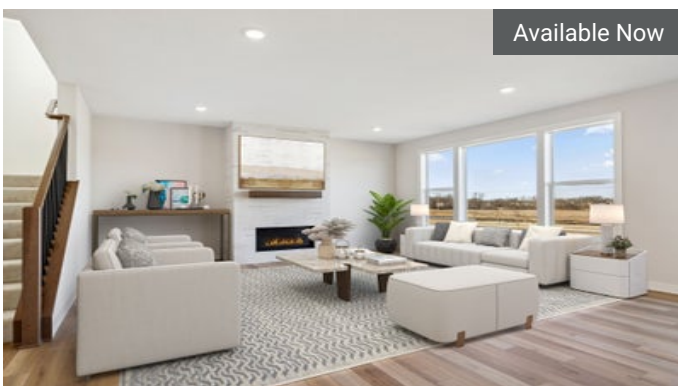

Available Now

10237 Shadyview Ln N
Maple Grove, MN

$839,900

The Sutherland Floorplan

5	3.5
3	3,579