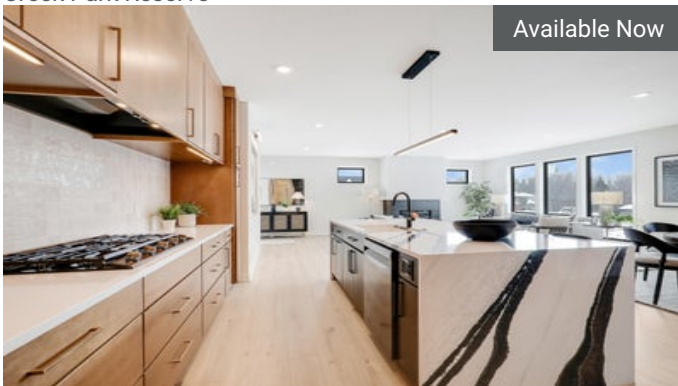

Available Now

18035 101st Place
Maple Grove, MN

\$1,195,000

The Middleton Floorplan

 5	 4.5
 3	 4,861

10221 Shadyview Ln N
Maple Grove, MN

\$789,900

The Riley Floorplan