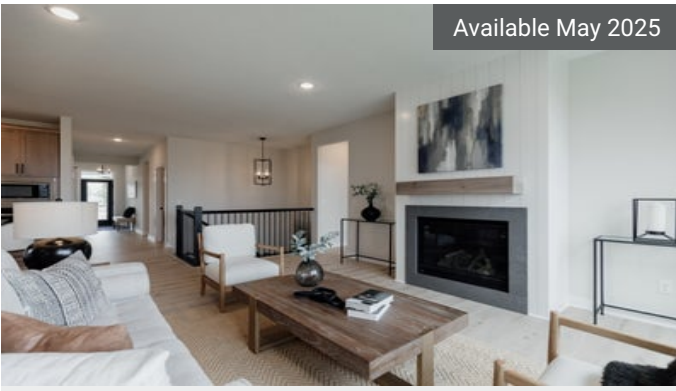

Available May 2025

10196 Queensland Ln N
Maple Grove, MN
$819,900
The Riley Floorplan

3	3.0
3	3,280