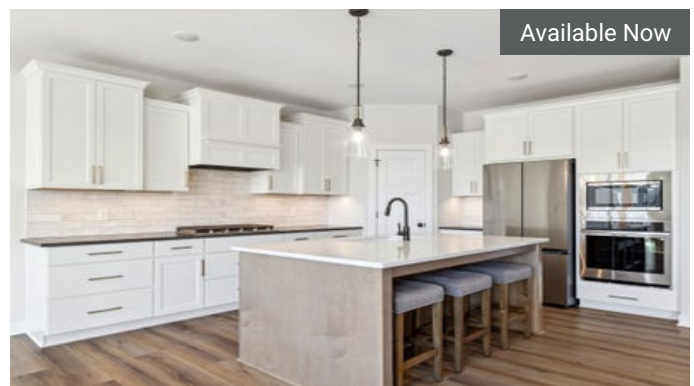

Available Now

10180 Shadyview Ln N
Maple Grove, MN

$789,900

The Victoria Floorplan

4	3.0
3	3,021