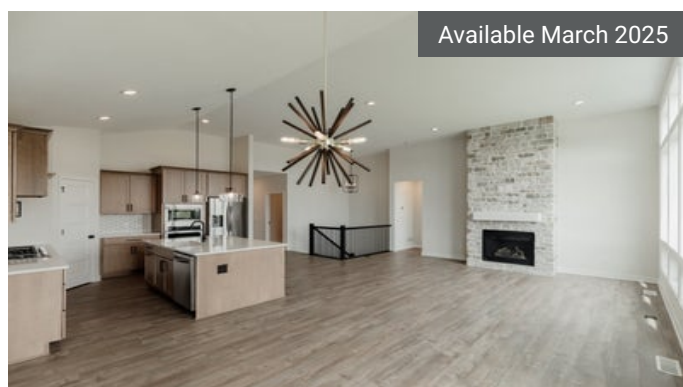

ROSEVILLE, MN

Legacy at Midland Hills

★ COMMUNITY FEATURES

- 3/4 Acre Homesites
- Near dining/shopping at Rosedale Center
- Serene nature surrounding
- Luxury custom homes
- 10 minutes to St. Paul & Minneapolis