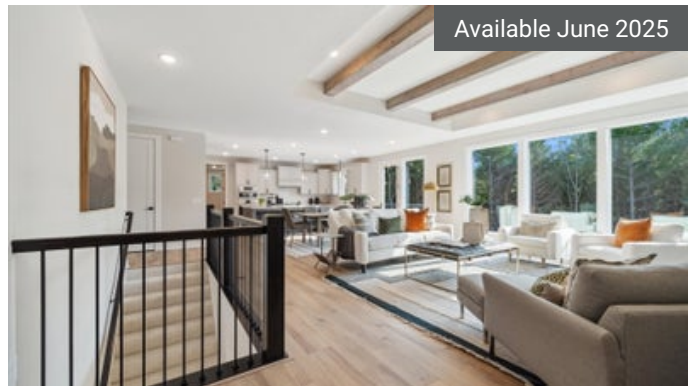

Available June 2025

1234 N Eustis St
Roseville, MN
$990,900

4	3.5
3	3,398