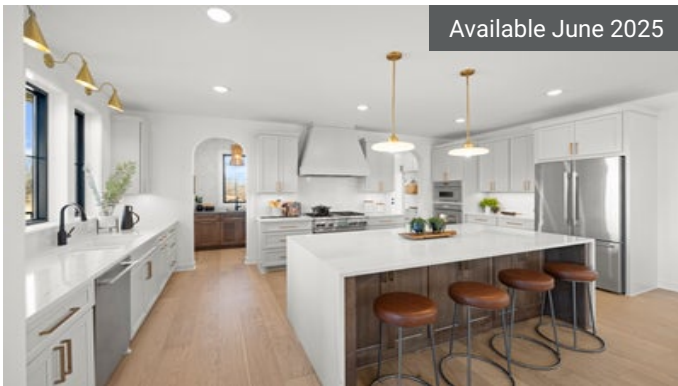

ROSEVILLE, MN

Legacy at Midland Hills

★ COMMUNITY FEATURES

- 3/4 Acre Homesites
- Near dining/shopping at Rosedale Center
- Serene nature surrounding
- Luxury custom homes
- 10 minutes to St. Paul & Minneapolis