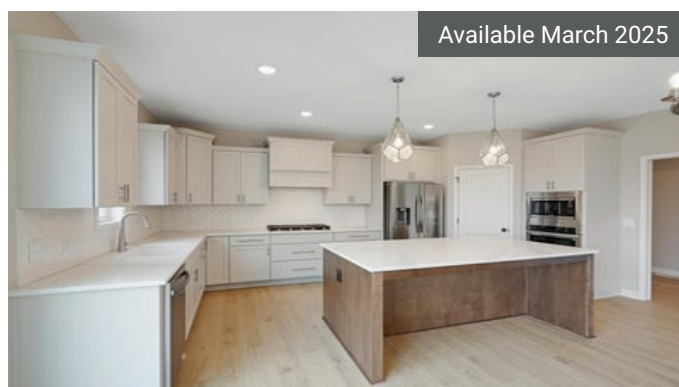

Available March 2025

1234 N Eustis St
Roseville, MN
$990,900

4	3.5
3	3,398