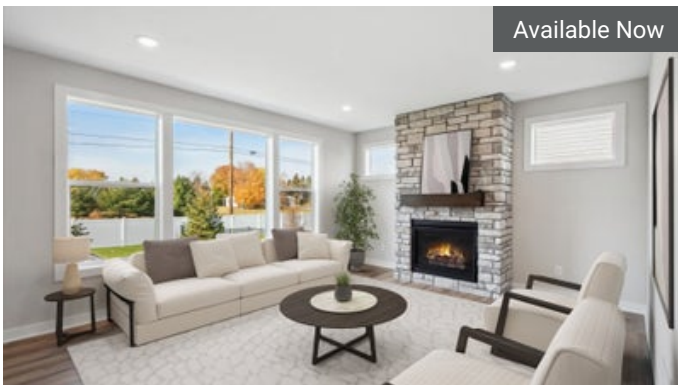

Available Now

10238 Arrowwood Path
Woodbury, MN

$699,900

The Kendall Floorplan

5	4.5
3	3,328