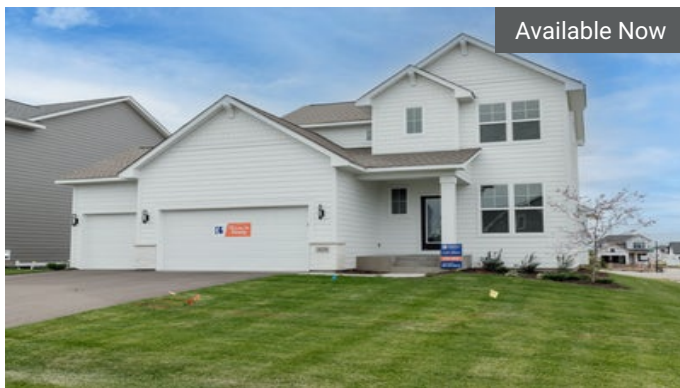

WOODBURY, MN

Briarcroft

★ COMMUNITY FEATURES

- Located at the crossroads of 94, 494, and 694 east Bailey Rd
- Neighborhood Park
- Woodbury shopping, dining and experiences near
- Easy drive to Twin Cities
- East Ridge High School and sports complex

Available Now

10178 Arrowwood Trl
Woodbury, MN

\$619,900

The Alder Floorplan

 4	 3.5
 3	 2,732

Available Now

10280 Arrowwood Path
Woodbury, MN

\$674,900