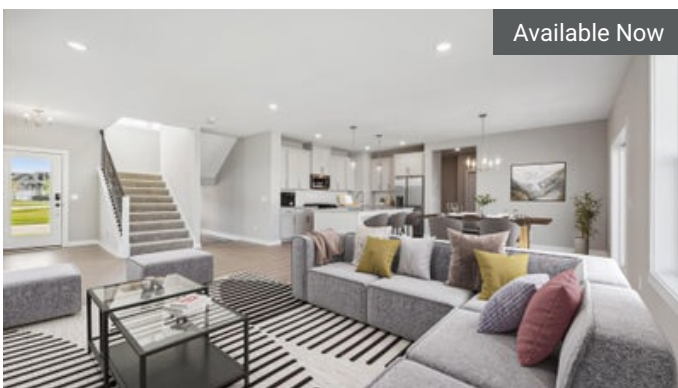

Available Now

10280 Arrowwood Path
Woodbury, MN

$674,900

The Aspen Floorplan

4	3.5
3	2,977