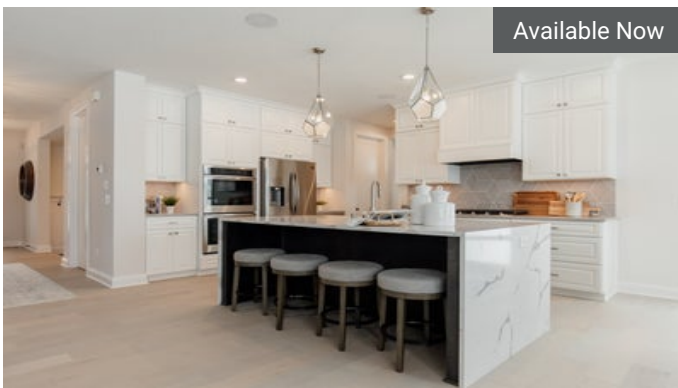

Available Now

10261 Arrowwood Path
Woodbury, MN

\$899,900

The Gibson Floorplan

5	4.5
3	3,724

10178 Arrowwood Trl
Woodbury, MN

\$619,900

The Alder Floorplan