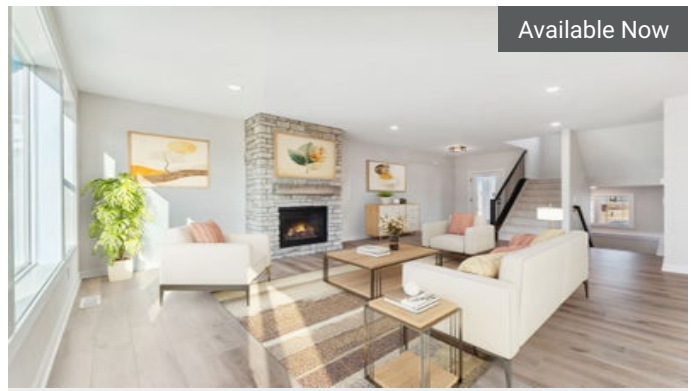

10191 Arrowwood Trl  
Woodbury, MN

\$649,900

The Alder Floorplan

4	3.5
3	2,738

Available Now

10142 Arrowwood Trl  
Woodbury, MN  
\$669,900  
The Riley Floorplan

 4	 3.0
 3	 2,738

Available Now