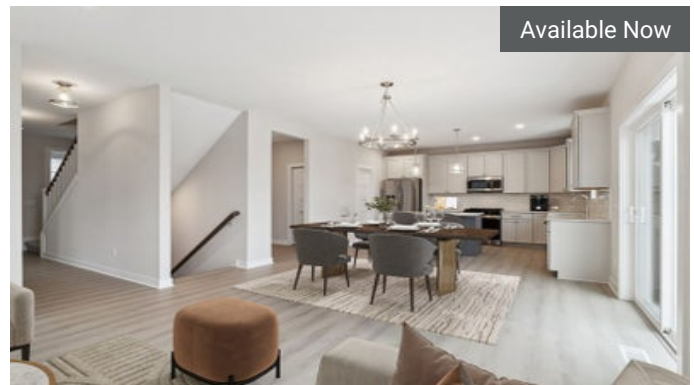

Available Now

10191 Arrowwood Trl
Woodbury, MN

$649,900

The Alder Floorplan

4	3.5
3	2,738