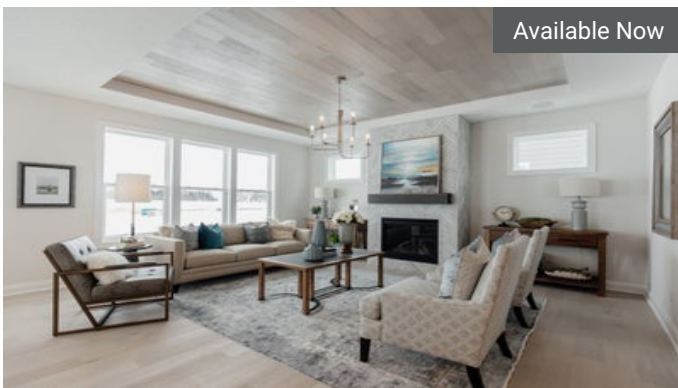

Available Now

10261 Arrowwood Path
Woodbury, MN

\$875,000

The Gibson Floorplan

 5	 4.5
 3	 3,724

10178 Arrowwood Trl
Woodbury, MN

\$619,900

The Alder Floorplan