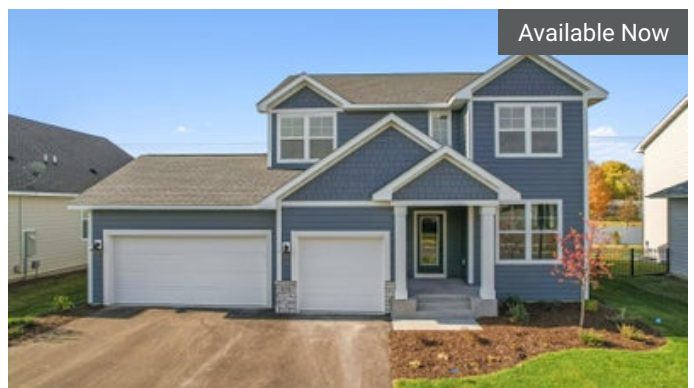

WOODBURY, MN

Briarcroft

★ COMMUNITY FEATURES

- Located at the crossroads of 94, 494, and 694 east Bailey Rd
- Neighborhood Park
- Woodbury shopping, dining and experiences near
- Easy drive to Twin Cities
- East Ridge High School and sports complex

Available Now

10261 Arrowwood Path
Woodbury, MN

\$899,900

The Gibson Floorplan

5	4.5
3	3,724

10178 Arrowwood Trl
Woodbury, MN

\$619,900

The Alder Floorplan

4	3.5
3	2,732

Available Now

10280 Arrowwood Path
Woodbury, MN

\$674,900

The Aspen Floorplan

4	3.5
3	2,977

Available Now

10238 Arrowwood Path
Woodbury, MN