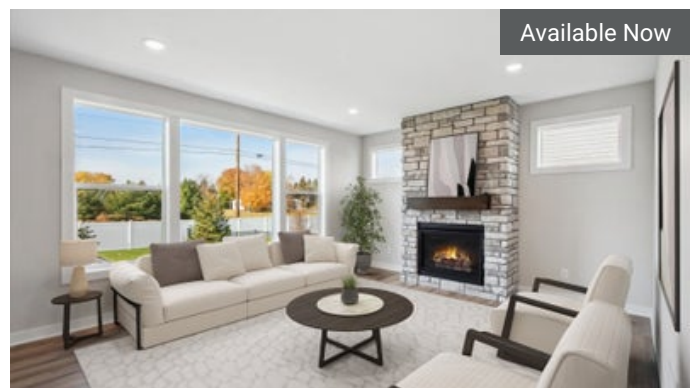

Available Now

10238 Arrowwood Path
Woodbury, MN

$728,284

The Kendall Floorplan

5	4.5
3	3,328