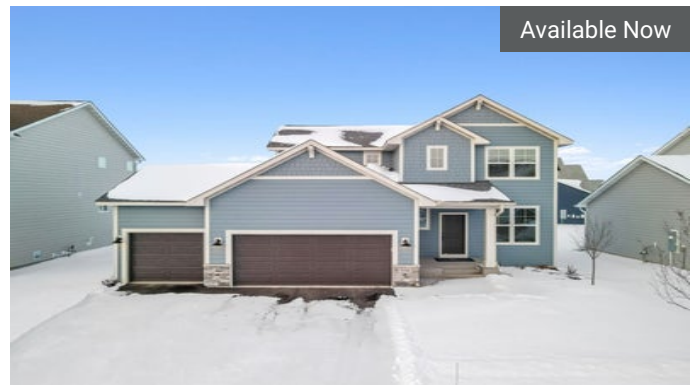

WOODBURY, MN

Briarcroft

★ COMMUNITY FEATURES

- Located at the crossroads of 94, 494, and 694 east Bailey Rd
- Neighborhood Park
- Woodbury shopping, dining and experiences near
- Easy drive to Twin Cities
- East Ridge High School and sports complex

Available Now

10261 Arrowwood Path
Woodbury, MN

\$875,000

The Gibson Floorplan

 5	 4.5
 3	 3,724

Available Now

10280 Arrowwood Path
Woodbury, MN

\$649,900

The Aspen Floorplan

 4	 3.5
 3	 2,977

Available Now

10238 Arrowwood Path
Woodbury, MN

\$699,900

The Kendall Floorplan

 5	 4.5
 3	 3,328

Available Now

10191 Arrowwood Trl
Woodbury, MN

\$659,900

The Alder Floorplan

 4	 3.5
 3	 2,738

Available Now

10142 Arrowwood Trl
Woodbury, MN

\$679,900

The Riley Floorplan