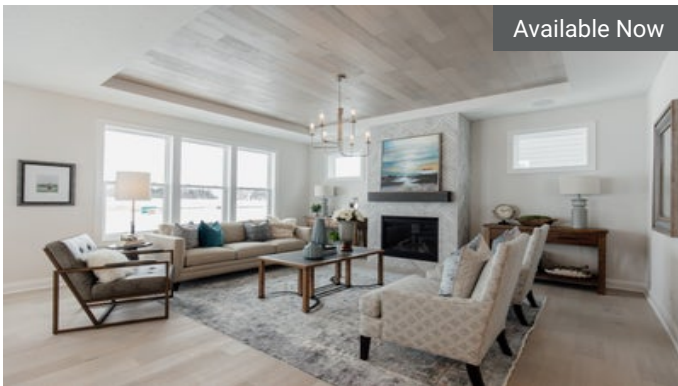

Available Now

10261 Arrowwood Path
Woodbury, MN

\$875,000

The Gibson Floorplan

 5	 4.5
 3	 3,724

Available Now

10280 Arrowwood Path
Woodbury, MN

\$649,900