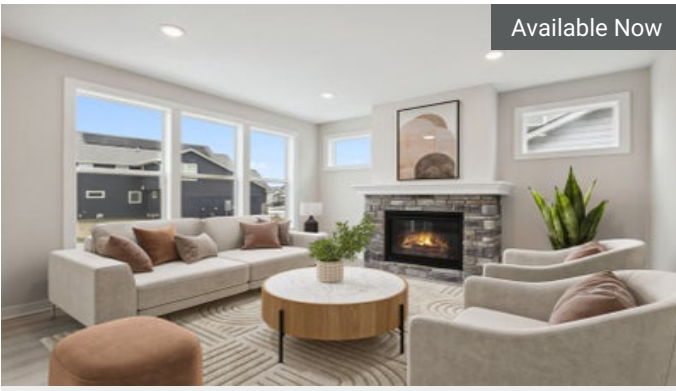

Available Now

10191 Arrowwood Trl
Woodbury, MN
$684,900
The Alder Floorplan

4	3.5
3	2,738