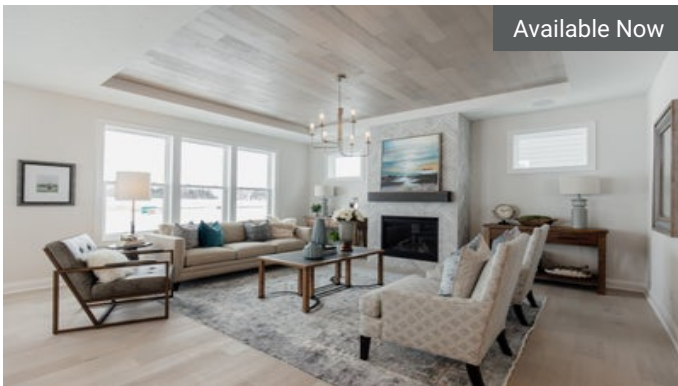

Available Now

10261 Arrowwood Path  
Woodbury, MN

\$875,000

The Gibson Floorplan

5	4.5
3	3,724

Available Now

10280 Arrowwood Path  
Woodbury, MN

\$639,900