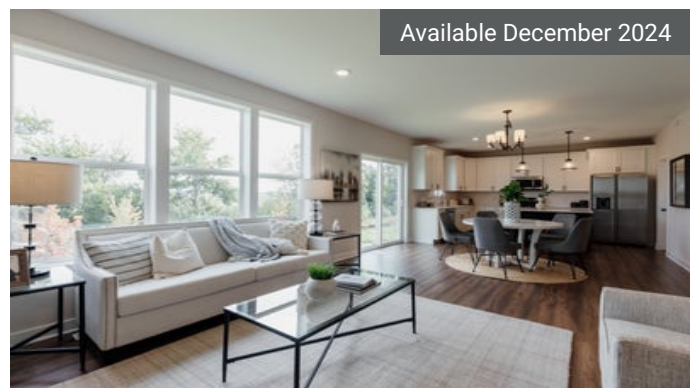

Available December 2024

10191 Arrowwood Trl
Woodbury, MN

$684,900

The Alder Floorplan

4	3.5
3	2,738