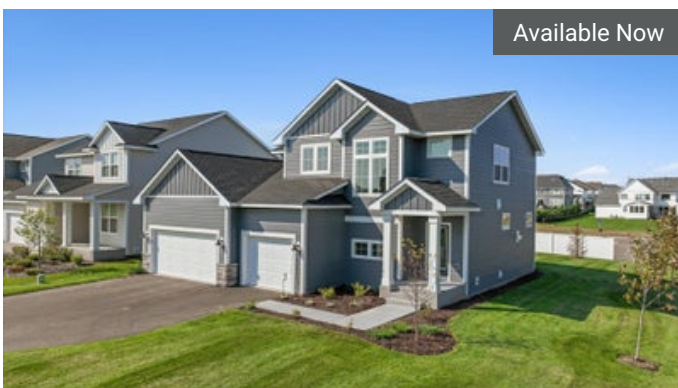

Available Now

10280 Arrowwood Path
Woodbury, MN

$674,900

The Aspen Floorplan

4	3.5
3	2,977