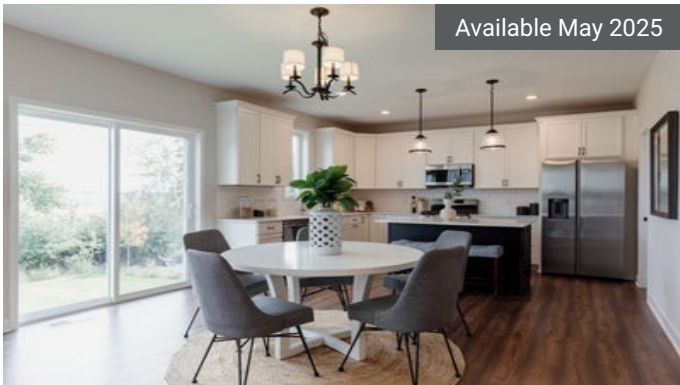

Available May 2025

10124 Arrowwood Path
Woodbury, MN
$664,044
The Alder Floorplan

5	2.5
4	2,714