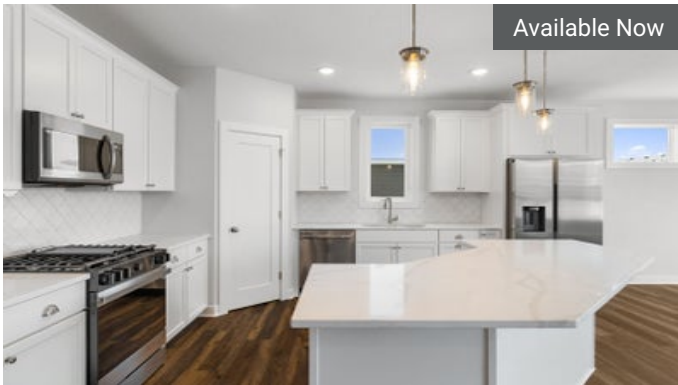

 4	 3.0
 3	 2,738

Available Now

10106 Arrowwood Trl
Woodbury, MN
\$689,900
The Riley Floorplan

 4	 2.0
 2	 2,738