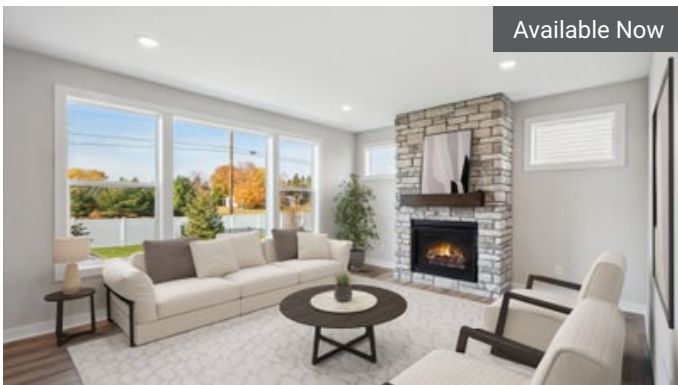

Available Now

10238 Arrowwood Path
Woodbury, MN

$689,900

The Kendall Floorplan

5	4.5
3	3,328