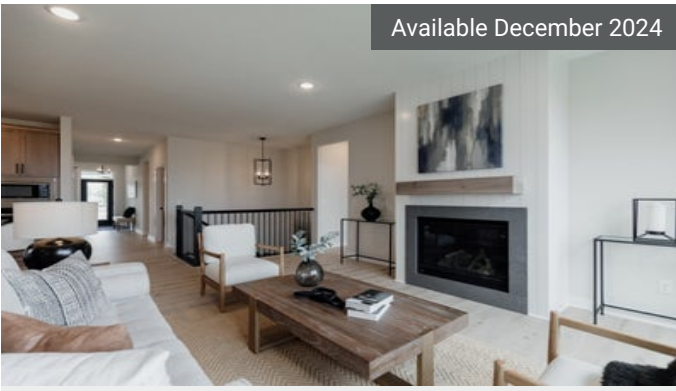

Available December 2024

10142 Arrowwood Trl
Woodbury, MN
$709,258
The Riley Floorplan

4	4.0
3	2,738