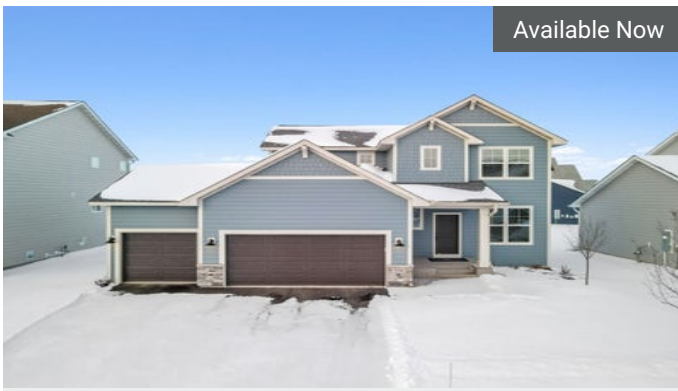

Available Now

10191 Arrowwood Trl
Woodbury, MN
$684,900
The Alder Floorplan

4	3.5
3	2,738