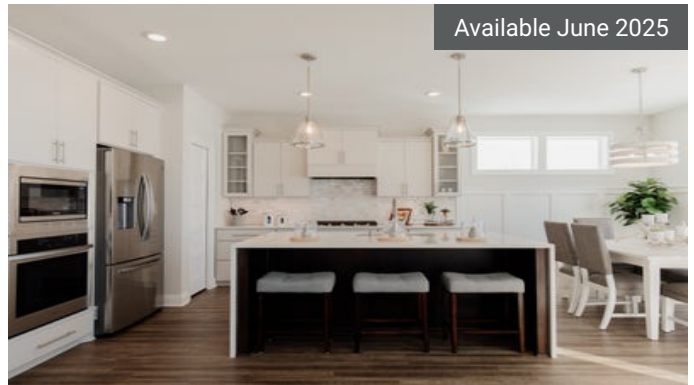

10071 Arrowwood Trl  
Woodbury, MN  
\$749,900  
The Aspen Floorplan

 6	 3.5
 3	 3,391

Available May 2025

10124 Arrowwood Path  
Woodbury, MN  
\$664,044  
The Alder Floorplan

 5	 2.5
 4	 2,714

Available June 2025