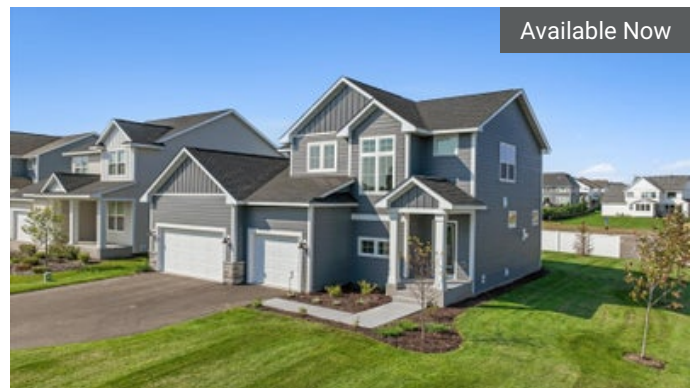

WOODBURY, MN

Briarcroft

★ COMMUNITY FEATURES

- Located at the crossroads of 94, 494, and 694 east Bailey Rd
- Neighborhood Park
- Woodbury shopping, dining and experiences near
- Easy drive to Twin Cities
- East Ridge High School and sports complex

Available Now

10178 Arrowwood Trl
Woodbury, MN

\$619,900

The Alder Floorplan

 4	 3.5
 3	 2,732

Available Now

10280 Arrowwood Path
Woodbury, MN

\$674,900