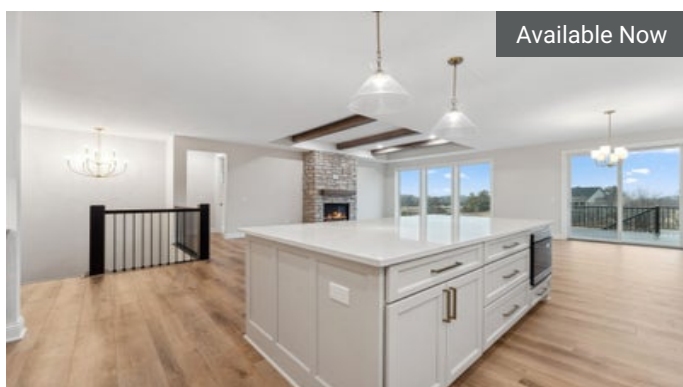

Available Now

718 Crest Curve  
Hudson, WI

\$874,000

The Custom Floorplan

4	3.0
3	3,411

183

715 Mount Curve Court  
Hudson, WI

\$1,050,000