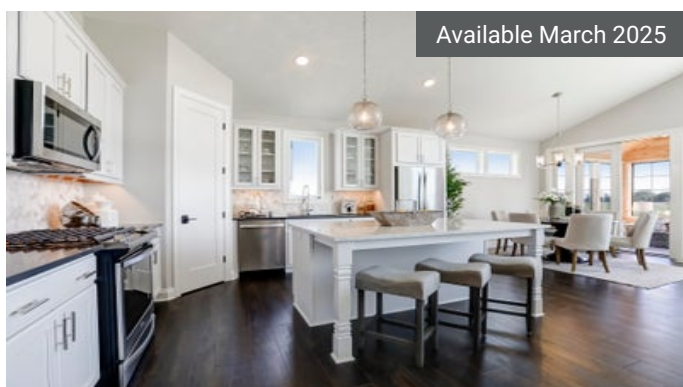

Available March 2025

718 Crest Curve
Hudson, WI

\$874,000

The Custom Floorplan

4	3.0
3	3,068

715 Mount Curve Court
Hudson, WI

\$1,050,000

The Custom Floorplan