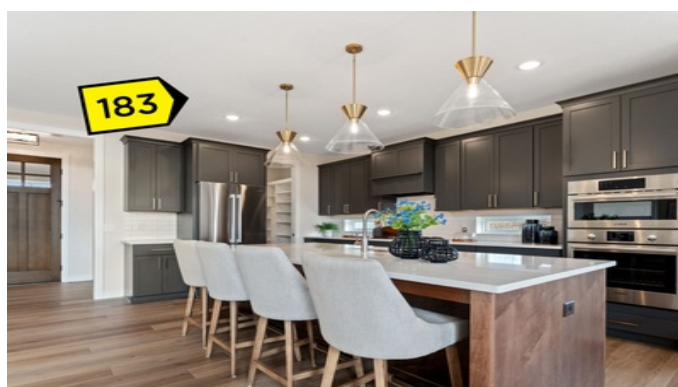

Available Now

718 Crest Curve  
Hudson, WI

\$874,000

The Custom Floorplan

4	3.0
3	3,411

183

715 Mount Curve Court  
Hudson, WI

\$1,050,000