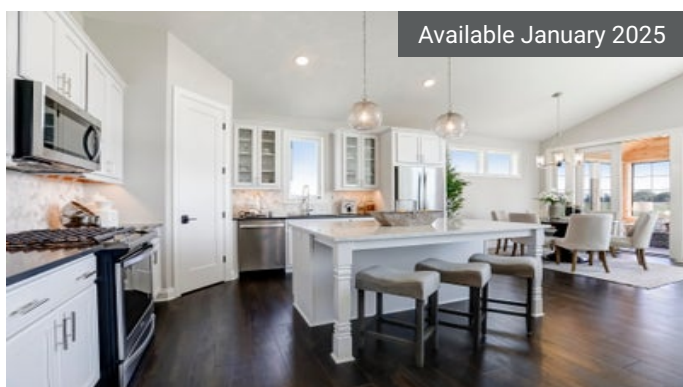

Available January 2025

718 Crest Curve
Hudson, WI
\$874,000

The Custom Floorplan

4	3.0
3	3,068

Available January 2025

715 Mount Curve Chase
Hudson, WI
\$999,000

The Custom Floorplan

4	3.0
3,256	