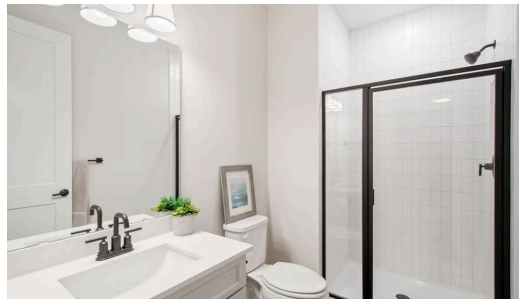

THE CUSTOM FLOORPLAN

718 Crest Curve

QUESTIONS?
6123220985

Pending

Step into the Custom

Come home to a stunning rambler nestled on a prime homesite in Hills of Troy! This beautifully designed home features gorgeous wood beams, a striking floor-to-ceiling stone fireplace, and a breathtaking open-railing staircase. With a thoughtfully designed layout, life is effortless—everything you need is on the main level, including the incredible primary suite. The primary suite offers a luxurious retreat, while the expansive deck provides the perfect space for outdoor relaxation. Also notable is the well-appointed mudroom, adding both style and functionality to everyday living.

📍 ADDRESS

718 Crest Curve
Hudson, WI 54016

🏡 COMMUNITY

Hills of Troy

🏠 FLOORPLAN

Custom

📁 PLAN DETAILS

🛏️ 4 Bedroom

🛁 3 Baths

🚗 3 Car Garage

📏 3,411 Sq.Ft.