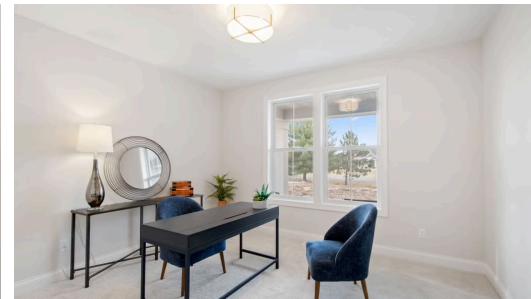

THE CUSTOM FLOORPLAN

718 Crest Curve

QUESTIONS?
6123220985

Pending

Step into the Custom

Come home to a stunning rambler nestled on a prime homesite in Hills of Troy! This beautifully designed home features gorgeous wood beams, a striking floor-to-ceiling stone fireplace, and a breathtaking open-railing staircase. With a thoughtfully designed layout, life is effortless—everything you need is on the main level, including the incredible primary suite. The primary suite offers a luxurious retreat, while the expansive deck provides the perfect space for outdoor relaxation. Also notable is the well-appointed mudroom, adding both style and functionality to everyday living.

📍 ADDRESS

718 Crest Curve
Hudson, WI 54016

🏡 COMMUNITY

Hills of Troy

🏠 FLOORPLAN

Custom

📁 PLAN DETAILS

🛏️ 4 Bedroom

🛁 3 Baths

🚗 3 Car Garage

📏 3,411 Sq.Ft.