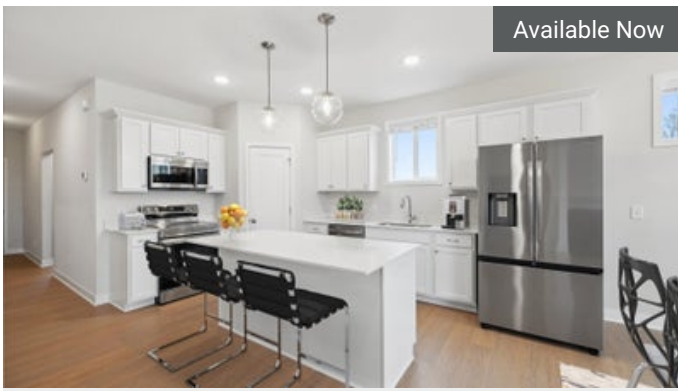

Available Now

1339 Rose St
New Richmond, WI
$419,900

The **Bellwood Floorplan**

3	3.0
2	2,128