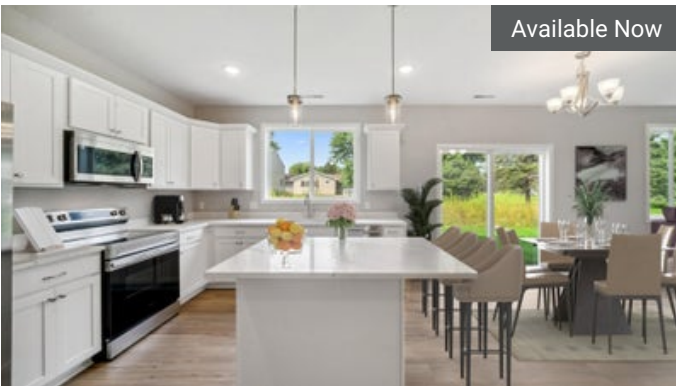

NEW RICHMOND, WI

Meadow Crossing

★ COMMUNITY FEATURES

- HOA maintained
- Within New Richmond School District
- Close to the shops and restaurants of downtown New Richmond
- Easy access to the Twin Cities
- Natural walking trail takes and beautiful nature scenery

Available Now

1313 Violet St
New Richmond, WI

$419,900

The Henry Floorplan

4	2.5
3	2,024