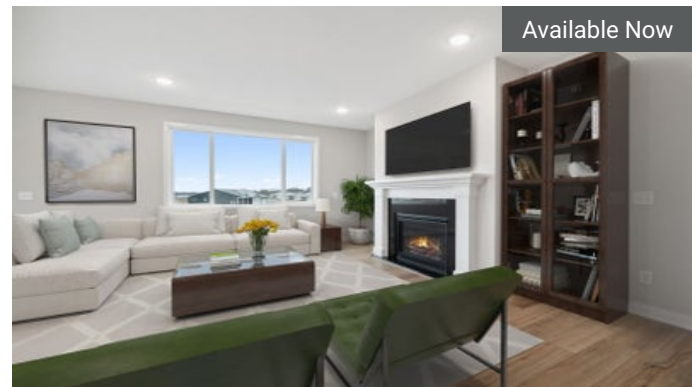

Available Now

1343 Orchid Way
New Richmond, WI
$489,900

The Hudson Floorplan

4	3.0
3	2,623