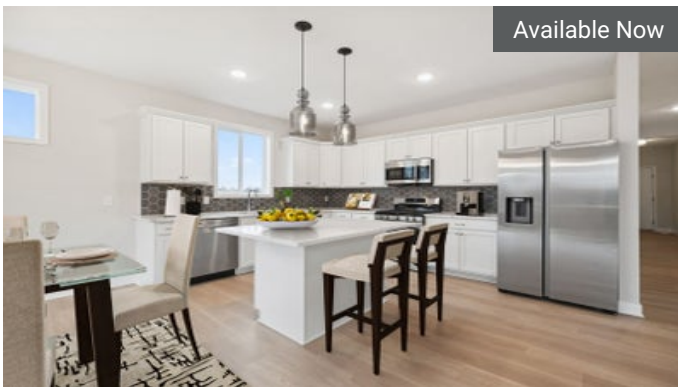

Available Now

1348 Orchid Way
New Richmond, WI
$449,900

The Hudson Floorplan

3	2.0
3	1,672