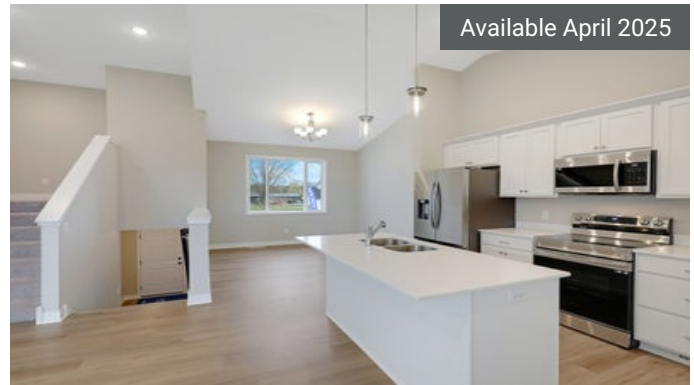

Available Now

1348 Orchid Way
New Richmond, WI
\$449,900

 3	 2.0
 3	 1,672

The Hudson Floorplan

Available Now

1343 Orchid Way
New Richmond, WI
\$489,900

 4	 3.0
 3	 2,623

The Hudson Floorplan