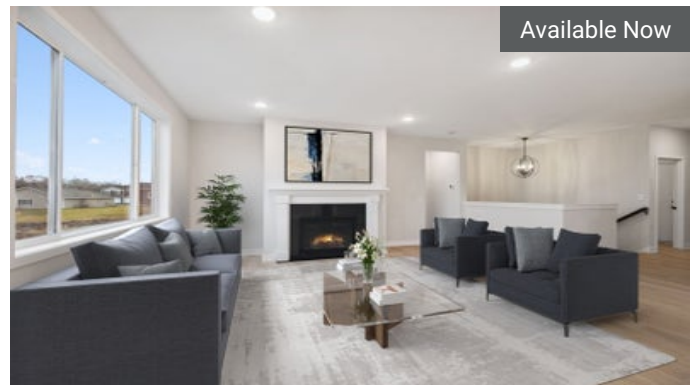

The Bellwood Floorplan

 3	 3.0
 2	 2,128

Available Now

1335 Rose St
New Richmond, WI

\$424,900

The Bellwood Floorplan

 3	 3.0
 2	 2,128

Available Now