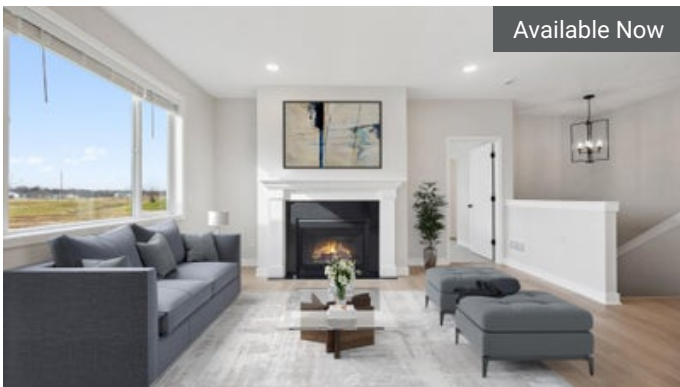

Available Now

1335 Rose St
New Richmond, WI

$442,430

The Bellwood Floorplan

3	3.0
2	2,128