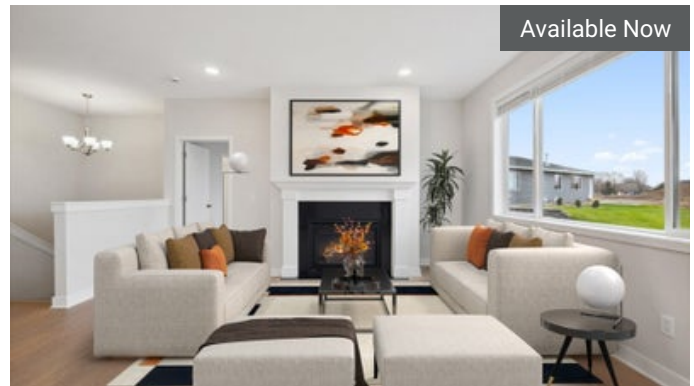

Available Now

1322 Rose St
New Richmond, WI

$414,900

The Bellwood Floorplan

3	3.0
2	2,128