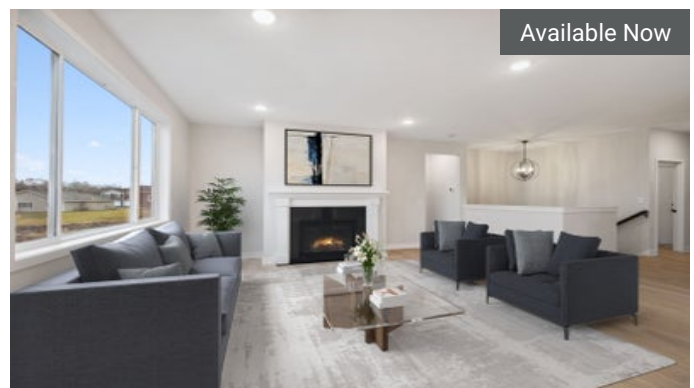

The Bellwood Floorplan

3	3.0
2	2,128

Available Now

1335 Rose St  
New Richmond, WI

\$434,900

The Bellwood Floorplan

3	3.0
2	2,128

Available Now