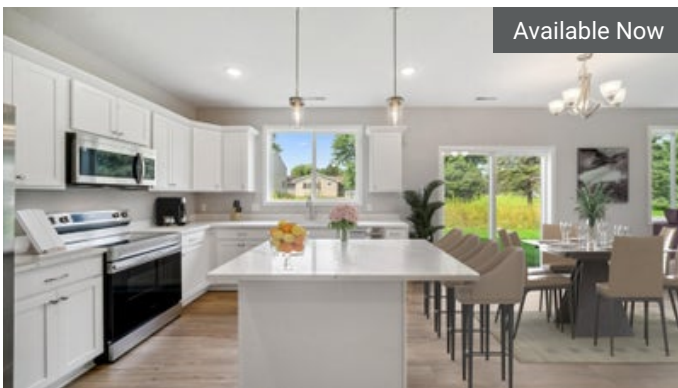

NEW RICHMOND, WI

Meadow Crossing

★ COMMUNITY FEATURES

- HOA maintained
- Within New Richmond School District
- Close to the shops and restaurants of downtown New Richmond
- Easy access to the Twin Cities
- Natural walking trail takes and beautiful nature scenery

Available Now

1313 Violet St
New Richmond, WI

$409,900

The Henry Floorplan

4	2.5
3	2,024