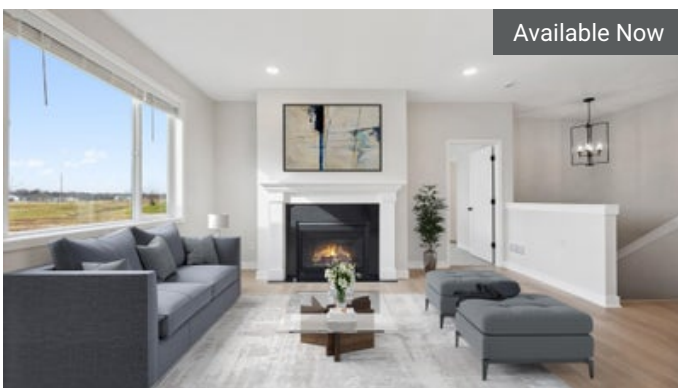

The Bellwood Floorplan

3	3.0
2	2,128

Available Now

1335 Rose St
New Richmond, WI

\$424,900

The Bellwood Floorplan

3	3.0
2	2,128

Available Now