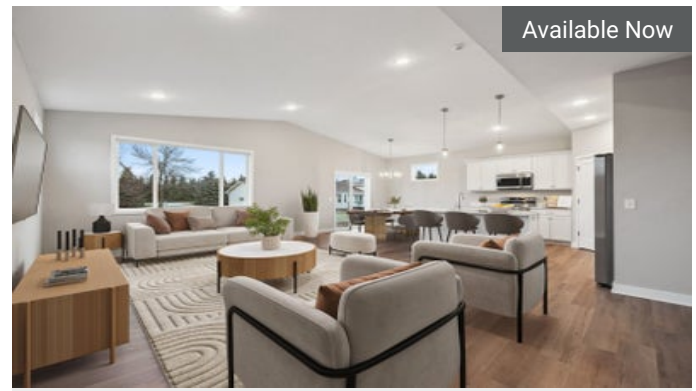

Available Now

1329 Violet St
New Richmond, WI
$399,900

The Arlow Floorplan

3	2.5
3	1,622