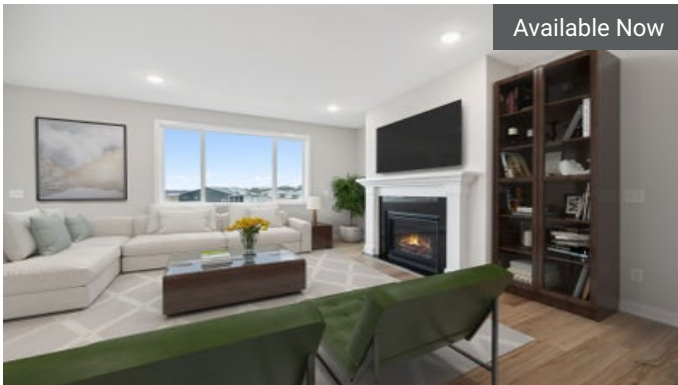

Available Now

1343 Orchid Way
New Richmond, WI
$489,900

4	3.0
3	2,623

The Hudson Floorplan