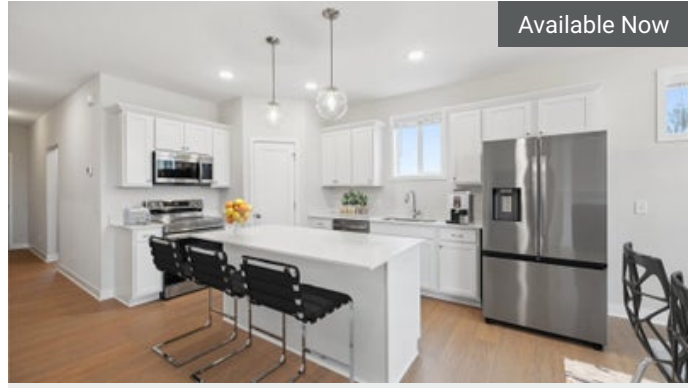

Available Now

1339 Rose St
New Richmond, WI
$416,975

The Bellwood Floorplan

3	3.0
2	2,128