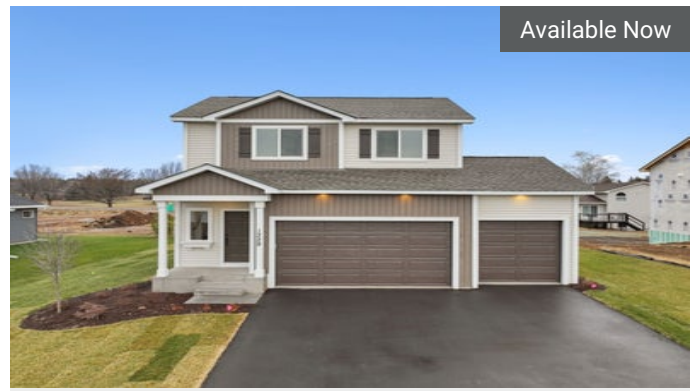

Available Now

1329 Violet St
New Richmond, WI
$419,900

The **Arlow Floorplan**

3	2.5
3	1,622