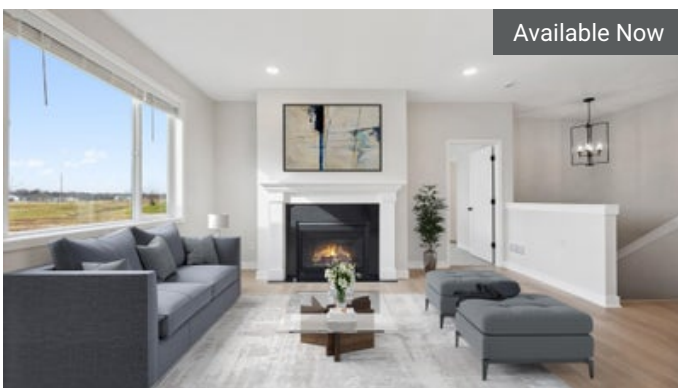

The Bellwood Floorplan

3	3.0
2	2,128

Available Now

1335 Rose St  
New Richmond, WI

\$434,900

The Bellwood Floorplan

3	3.0
2	2,128

Available Now