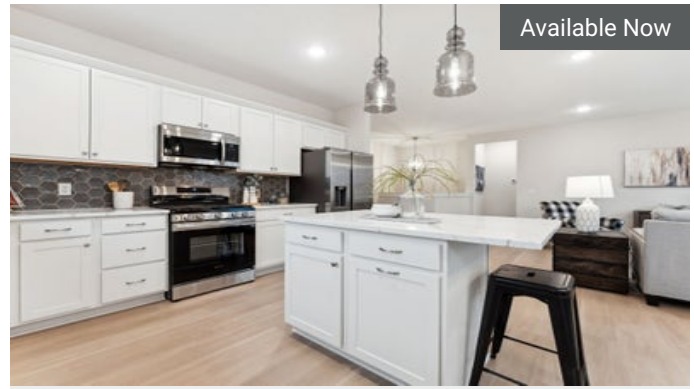

Available Now

1348 Orchid Way
New Richmond, WI
$449,900

3	2.0
3	1,672

The Hudson Floorplan