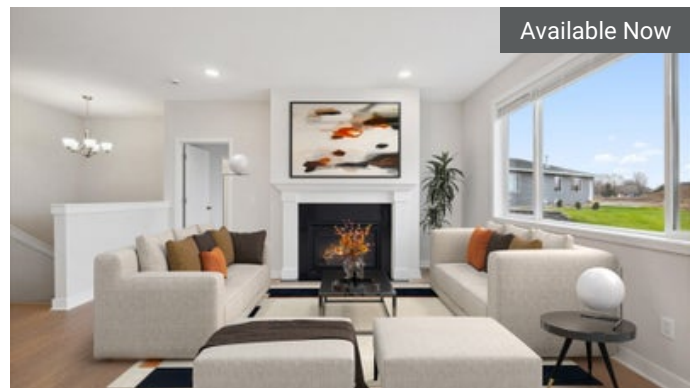

Available Now

1322 Rose St
New Richmond, WI

$414,900

The Bellwood Floorplan

3	3.0
2	2,128