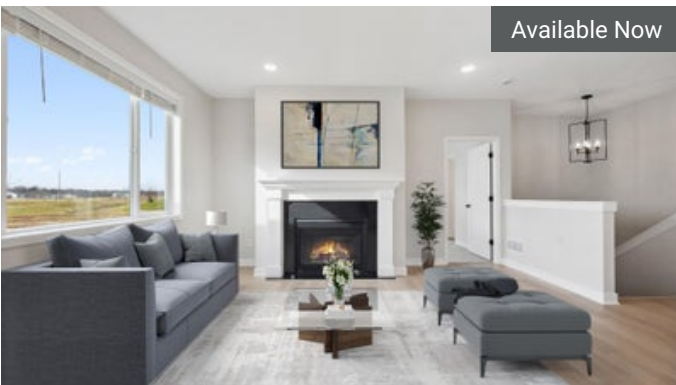

The Bellwood Floorplan

 3	 3.0
 2	 2,128

Available Now

1335 Rose St
New Richmond, WI

\$424,900

The Bellwood Floorplan

 3	 3.0
 2	 2,128

Available Now