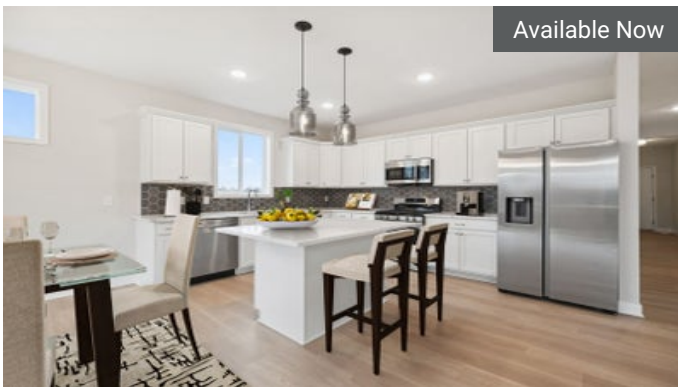

Available Now

1348 Orchid Way
New Richmond, WI
$444,900

The **Hudson Floorplan**

3	2.0
3	1,672