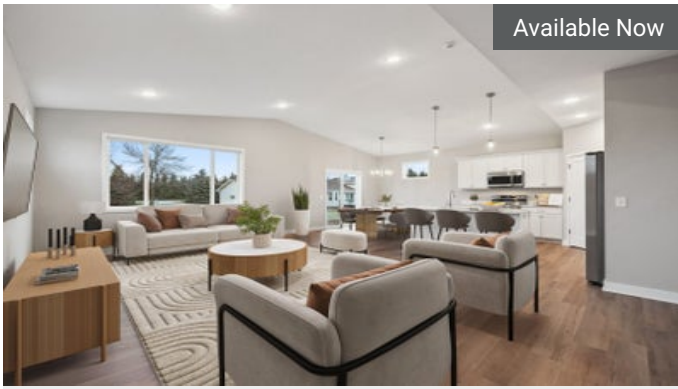

Available Now

1329 Violet St
New Richmond, WI
$399,900

3	2.5
3	1,622

The Arlow Floorplan