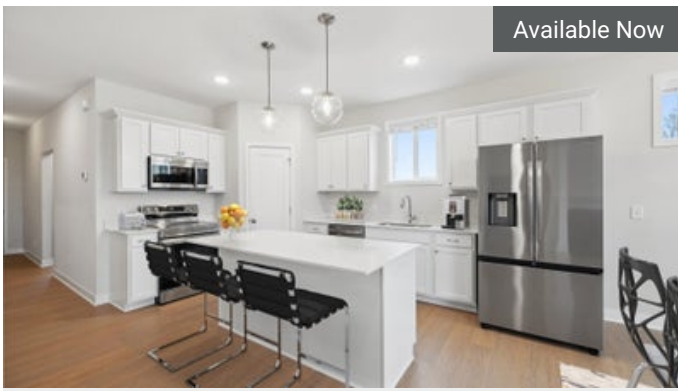

Available Now

1339 Rose St
New Richmond, WI
$409,900

The Bellwood Floorplan

3	3.0
2	2,128