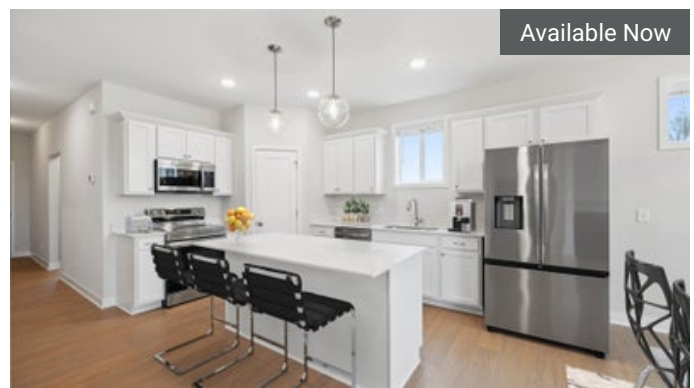

The Bellwood Floorplan

3	3.0
2	2,128

Available Now

1335 Rose St
New Richmond, WI

\$424,900

The Bellwood Floorplan

3	3.0
2	2,128

Available Now