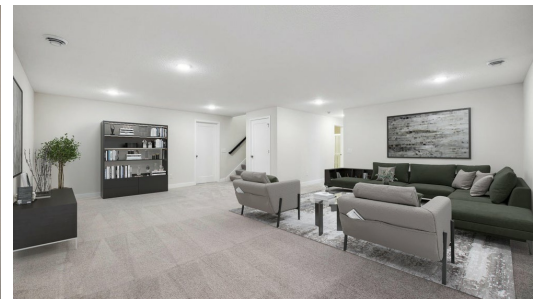

QUESTIONS?
651-661-5763

Available Now

Step into the Bellwood

Find your way home to the beautiful Bellwood! An incredible paired home with everything you'd need on the main level. Featuring tons of natural light, charming design details, and a spacious basement.

📍 ADDRESS

1322 Rose St
New Richmond , WI
54017

💰 PRICE

\$424,900

🏘️ COMMUNITY

Meadow Crossing

🏠 FLOORPLAN

Bellwood