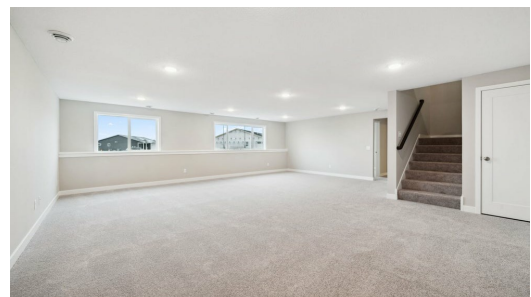

Available Now

Step into the Hudson

The Hudson is a beautiful rambler style home! This home offers main level living with the primary suite and laundry all on the main along with two more bedrooms. As you enter into the foyer, you are greeted by a bedroom/den, a bathroom, and another bedroom. The kitchen, great room, and dinette come together with tons of natural light and an awesome openness feel. The kitchen includes gorgeous cabinetry, quality appliances, and a large island. Downstairs has a spacious family room and the fourth bedroom and third bathroom.

 ADDRESS	 PRICE
1343 Orchid Way New Richmond , WI 54017	\$488,550
 COMMUNITY	 FLOORPLAN
Meadow Crossing	Hudson
 PLAN DETAILS	
 4 Bedroom	 3 Baths
 3 Car Garage	 2,623 Sq.Ft.

All prices, promotions, features, options, amenities, floor plans, elevations, materials and dimensions are subject to change without notice. All information is deemed reliable but not guaranteed. Promotion dollars will be applied toward design studio. Promotion varies by community. Talk to new home specialist in the community to learn details. Not to be used toward base price of home, seller's credit, closing cost, and lot premium. Offer valid on purchase agreements signed on new builds executed between the dates of December 4, 2020 and December 31, 2020. Call the Online Sales Counselor at 651-333-4181 for more details or visit a New Home Specialist for further details and important legal disclaimers. Void where prohibited by law. Offers, incentives, and seller contributions are subject to certain terms, conditions, and restrictions. Creative Homes reserves the right to change or withdraw any offer at any time and without notice. Offer may not be redeemed for cash or equivalent. Prices, home-site, and plan availability are subject to change or revocation without prior notice or obligation. Copyright © 2024 Creative Homes. Creative Homes, the Creative Homes logo are US registered service marks or service marks of Creative Homes.