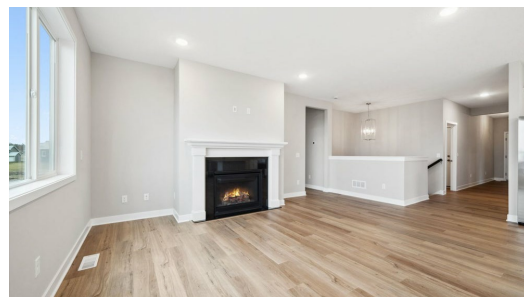

Available Now

Step into the Hudson

The Hudson is a beautiful rambler style home! This home offers main level living with the primary suite and laundry all on the main along with two more bedrooms. As you enter into the foyer, you are greeted by a bedroom/den, a bathroom, and another bedroom. The kitchen, great room, and dinette come together with tons of natural light and an awesome openness feel. The kitchen includes gorgeous cabinetry, quality appliances, and a large island. Downstairs has a spacious family room and the fourth bedroom and third bathroom.

 ADDRESS	 PRICE
1343 Orchid Way New Richmond , WI 54017	\$488,550
 COMMUNITY	 FLOORPLAN
Meadow Crossing	Hudson
 PLAN DETAILS	
 4 Bedroom	 3 Baths
 3 Car Garage	 2,623 Sq.Ft.

All prices, promotions, features, options, amenities, floor plans, elevations, materials and dimensions are subject to change without notice. All information is deemed reliable but not guaranteed. Promotion dollars will be applied toward design studio. Promotion varies by community. Talk to new home specialist in the community to learn details. Not to be used toward base price of home, seller's credit, closing cost, and lot premium. Offer valid on purchase agreements signed on new builds executed between the dates of December 4, 2020 and December 31, 2020. Call the Online Sales Counselor at 651-333-4181 for more details or visit a New Home Specialist for further details and important legal disclaimers. Void where prohibited by law. Offers, incentives, and seller contributions are subject to certain terms, conditions, and restrictions. Creative Homes reserves the right to change or withdraw any offer at any time and without notice. Offer may not be redeemed for cash or equivalent. Prices, home-site, and plan availability are subject to change or revocation without prior notice or obligation. Copyright © 2024 Creative Homes. Creative Homes, the Creative Homes logo are US registered service marks or service marks of Creative Homes.