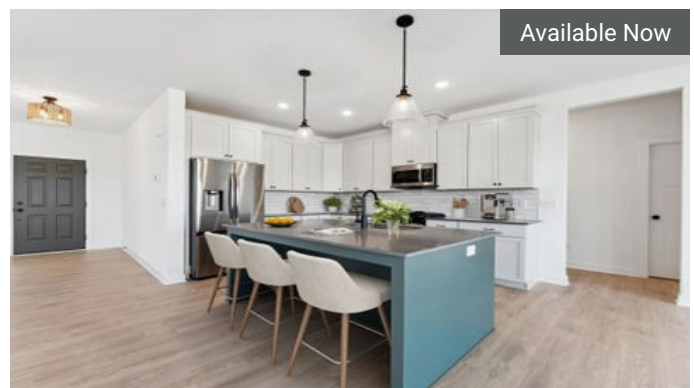

The Sutherland Floorplan

 4	 2.5
 3	 2,551

Available April 2025

1529 Creekwood Dr
New Richmond, WI

\$529,900

The Riley Floorplan

 3	 3.0
 3	 3,262

Available Now