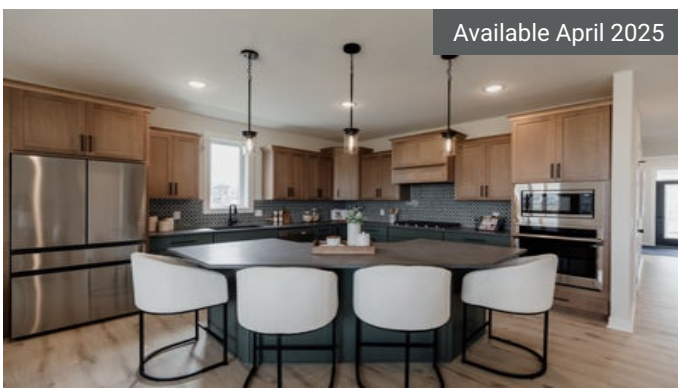

The Sutherland Floorplan

 4	 2.5
 3	 2,551

Available April 2025

1529 Creekwood Dr
New Richmond, WI

\$529,900

The Riley Floorplan

 3	 3.0
 3	 3,262

Available Now