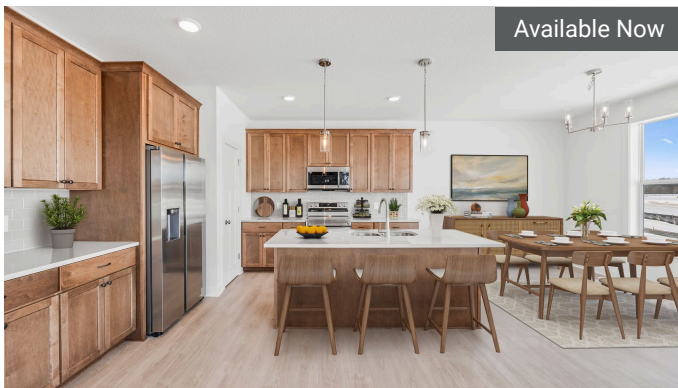

NEW RICHMOND, WI

The Creek at Gloverdale

★ COMMUNITY FEATURES

- Tightknit community
- Natural walking trail takes you to the banks of the Willow River
- Within New Richmond School District
- Close to the shops and restaurants of downtown Stillwater