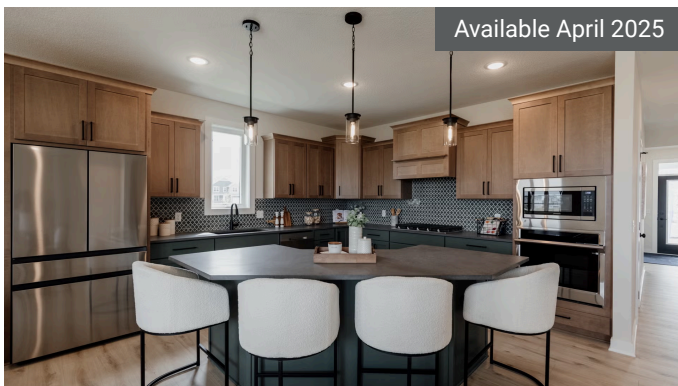

Available April 2025

1529 Creekwood Dr
New Richmond, WI

$529,900

The **Riley** Floorplan

3	3.0
3	3,262