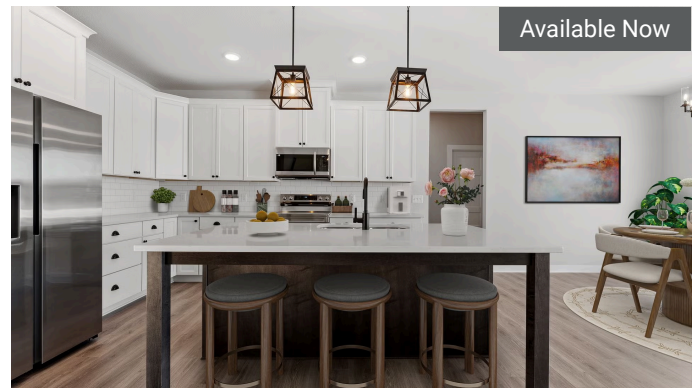

Available Now

1523 Creekwood Dr
New Richmond, WI

$549,900

The **Sutherland** Floorplan

4	2.5
3	2,551