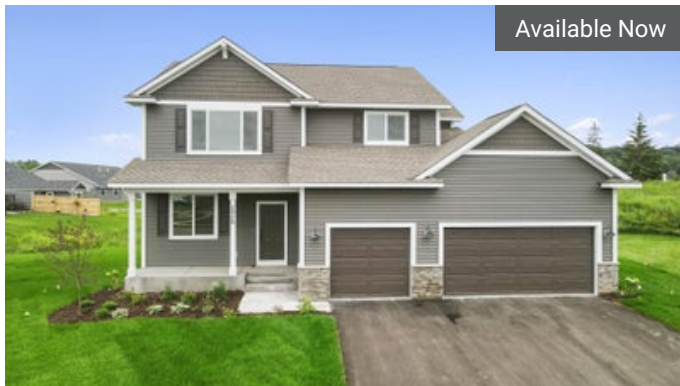

RIVER FALLS, WI

Sterling Ponds

★ COMMUNITY FEATURES

- Wooded backyards available
- Excellent proximity to both Hudson and River Falls
- Great access to WI-35 and I-94
- Moments away from the Kinnikinnic River

Available Now

2926 Elgin Ct
River Falls, WI
\$519,900

The Sully Floorplan

4	2.5
3	2,596

Available Now

3057 Kettering Rd
River Falls, WI
\$499,900

The Hudson Floorplan

4	3.0
3	2,622