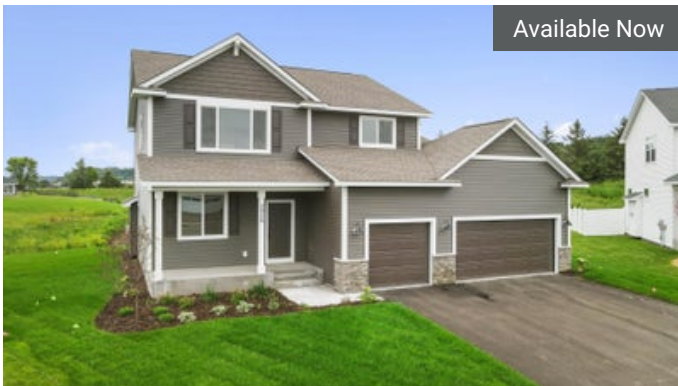

RIVER FALLS, WI

Sterling Ponds

★ COMMUNITY FEATURES

- Wooded backyards available
- Excellent proximity to both Hudson and River Falls
- Great access to WI-35 and I-94
- Moments away from the Kinnikinnic River

2926 Elgin Ct
River Falls, WI

\$519,900

The Sully Floorplan

 4	 2.5
 3	 2,596

3057 Kettering Rd
River Falls, WI

\$489,900

The Hudson Floorplan

 4	 3.0
 3	 2,622