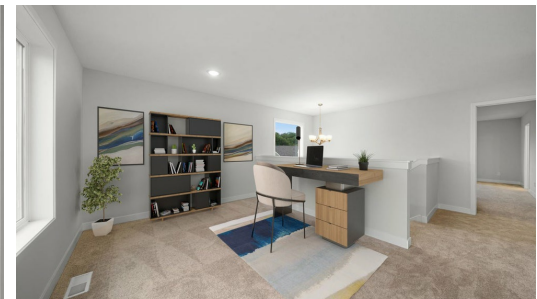

QUESTIONS?
612-322-0985

Available Now

Step into the Sully

The Sully is a stunning single-family home offering tons of glass windows, incredible natural light, and an innovative layout perfect for a family! Step into the foyer to be greeted by a den and staircase. The great room, kitchen, and dining area come together beautifully. Off the kitchen you'll find the hallway of the mud room, the powder bath, and the pantry. This offers great privacy off the open layout! The primary suite along with three more bedrooms and the laundry room are all upstairs. This plan is brand-new! Photos ...

PLAN DETAILS

4 Bedroom

2 Baths | 1 Half Bath

3 Car Garage

2 Stories

2,596 Sq.Ft.

All prices, promotions, features, options, amenities, floor plans, elevations, materials and dimensions are subject to change without notice. All information is deemed reliable but not guaranteed. Promotion dollars will be applied toward design studio. Promotion varies by community. Talk to new home specialist in the community to learn details. Not to be used toward base price of home, seller's credit, closing cost, and lot premium. Offer valid on purchase agreements signed on new builds executed between the dates of December 4, 2020 and December 31, 2020. Call the Online Sales Counselor at 651-333-4181 for more details or visit a New Home Specialist for further details and important legal disclaimers. Void where prohibited by law. Offers, incentives, and seller contributions are subject to certain terms, conditions, and restrictions. Creative Homes reserves the right to change or withdraw any offer at any time and without notice. Offer may not be redeemed for cash or equivalent. Prices, home-site, and plan availability are subject to change or revocation without prior notice or obligation. Copyright © 2024 Creative Homes. Creative Homes, the Creative Homes logo are US registered service marks or service marks of Creative Homes.