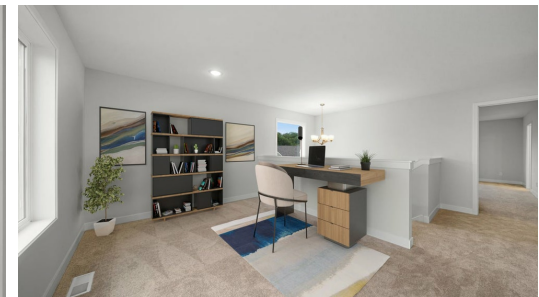

QUESTIONS?
612-322-0985

Available Now

Step into the Sully

The Sully is a stunning single-family home offering tons of glass windows, incredible natural light, and an innovative layout perfect for a family! Step into the foyer to be greeted by a den and staircase. The great room, kitchen, and dining area come together beautifully. Off the kitchen you'll find the hallway of the mud room, the powder bath, and the pantry. This offers great privacy off the open layout! The primary suite along with three more bedrooms and the laundry room are all upstairs. This plan is brand-new! Photos ...

PLAN DETAILS

4 Bedroom

2 Baths | 1 Half Bath

3 Car Garage

2 Stories

2,596 Sq.Ft.

All prices, promotions, features, options, amenities, floor plans, elevations, materials and dimensions are subject to change without notice. All information is deemed reliable but not guaranteed. Promotion dollars will be applied toward design studio. Promotion varies by community. Talk to new home specialist in the community to learn details. Not to be used toward base price of home, seller's credit, closing cost, and lot premium. Offer valid on purchase agreements signed on new builds executed between the dates of December 4, 2020 and December 31, 2020. Call the Online Sales Counselor at 651-333-4181 for more details or visit a New Home Specialist for further details and important legal disclaimers. Void where prohibited by law. Offers, incentives, and seller contributions are subject to certain terms, conditions, and restrictions. Creative Homes reserves the right to change or withdraw any offer at any time and without notice. Offer may not be redeemed for cash or equivalent. Prices, home-site, and plan availability are subject to change or revocation without prior notice or obligation. Copyright © 2024 Creative Homes. Creative Homes, the Creative Homes logo are US registered service marks or service marks of Creative Homes.